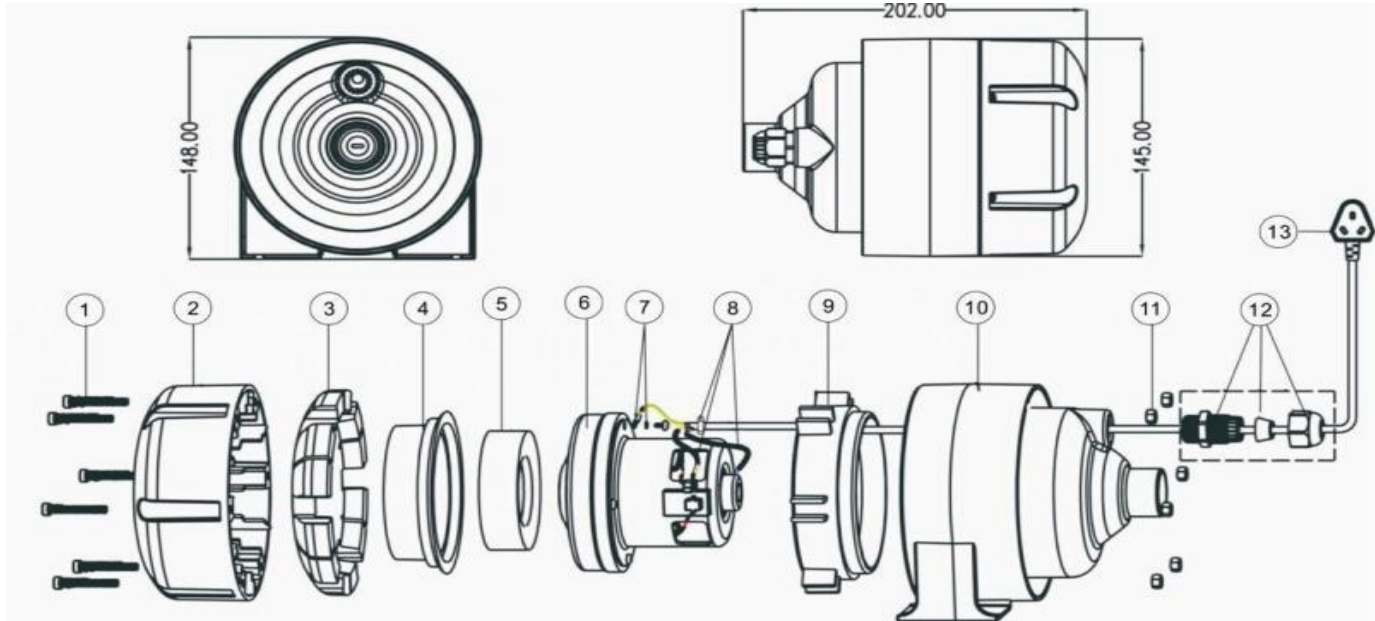

AIR BLOWER REPLACEMENT PARTS

Parts of AB Models: AB350/ AB450/ AB550

[Back to Table of Content](#)

KEY NO.	POOLSPA CODES	PART NO.	DESCRIPTIONS	PIECE (S) REQUIRED	RETAIL PRICE 2025
1	20810510005	03011081	Screw	6	80.00
2	20810510010	01271004	Cover for AB	1	1,430.00
3	20810510015	07101073	Sponge for Cover	1	280.00
4	20810510020	01091005	Stop Move Washer	1	280.00
5	20810510025	07101074	Sponge Washer	1	280.00
6	20810510030	04021056	Motor 220-230V,50/60Hz/350W	1	-
6	20810510035	04021098	Motor 220-230V,50/60Hz/450W	1	-
6	20810510040	04021099	Motor 220-230V,50/60Hz/550W	1	-
6	20810510045	04021070	Motor 110-120V,50/60Hz/350W	1	-
6	20810510050	04021096	Motor 110-120V,50/60Hz/450W	1	-
6	20810510055	04021097	Motor 110-120V,50/60Hz/550W	1	-
7	20810510060	04014024	Earth Cable	1	150.00
8	20810510065	04015036	Thermoplastic Cover	2	280.00
9	20810510070	01091006	Placement Lock for Motor	1	440.00
10	20810510075	01271003	Body	1	2,420.00
11	20810510080	03013013	Nut	6	80.00
12	20810510095	04014013	Lock for Cable	1	880.00
13	20810510090	04013025	Cable	1	1,090.00