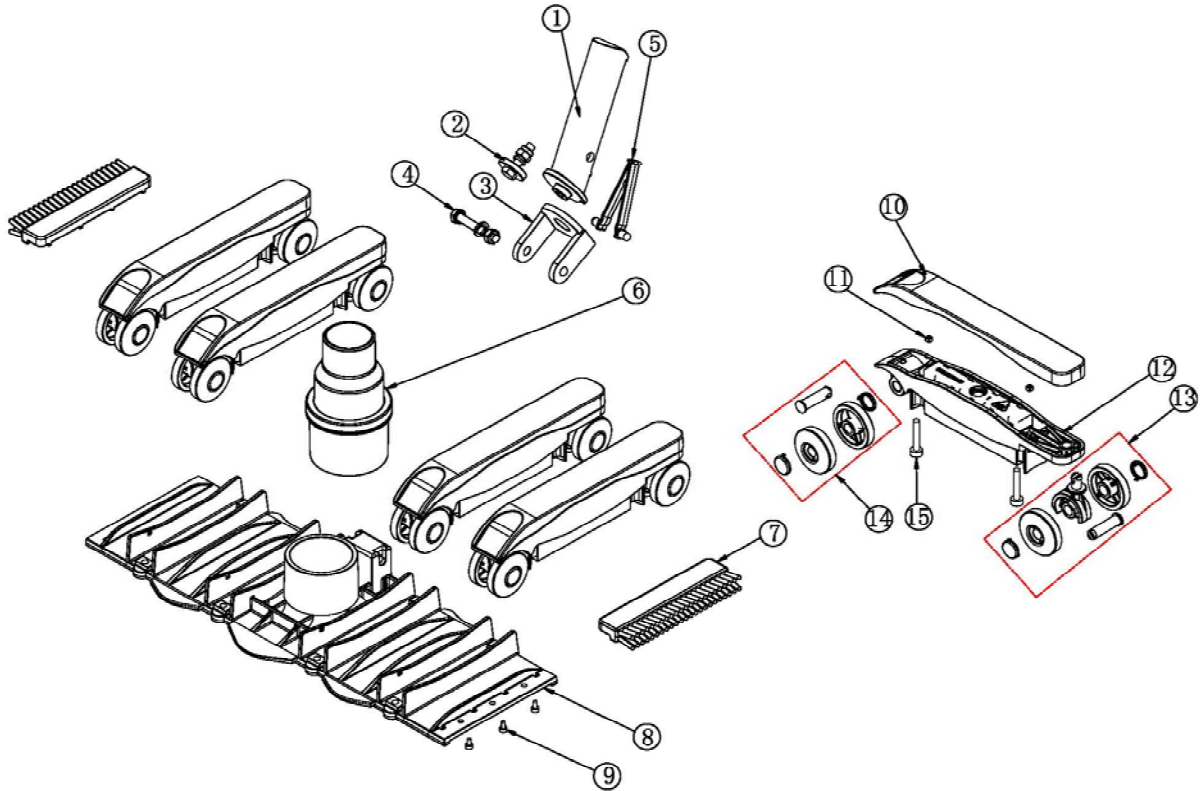

Parts of VACCUM Cleaner SERIES Models: CE315

[Back to Table of Content](#)

KEY NO.	POOLSPA CODES	PART NO.	DESCRIPTIONS	PIECE (S) REQUIRED	RETAIL PRICE 2024
1	22310510115	500547005302	Handle	1pcs	80.00
2	22310510120	E101606	M6X20 Hex machine bolt with nut	1pcs	80.00
3	22310510125	5008070066	Handle connector	1pcs	190.00
4	22310510130	E101605	M6X50 Hex machine bolt with nut	1pcs	90.00
5	22310510005	500566094	Spring clip	1pcs	30.00
6	22310510135	E101604	Hose swivel attachment D38/D32	1pcs	100.00
7	22310510140	5005570064	Side brush	2set	150.00
8	22310510145	5006970099	14inch Vacuum body	1pcs	320.00
9	22310510070	112362675	M4X6 Round Head Self-tapping Screw	6pcs	30.00
10	22310510150	5003570068	Composite-weighted body block cover	4pcs	80.00
11	22310510155	112432748	M5 square nut	8pcs	30.00
12	22310510160	5003570069	Composite-weighted body block bottom	4pcs	80.00
13	22310510165	E101607	Wheel, with wheel swivel bracket CE315/CE316	4set	100.00
14	22310510170	E101608	Fixed Wheel CE315/CE316	4set	90.00
15	22310510175	112010123	M5X35 Round Head machine bolt	8pcs	30.00