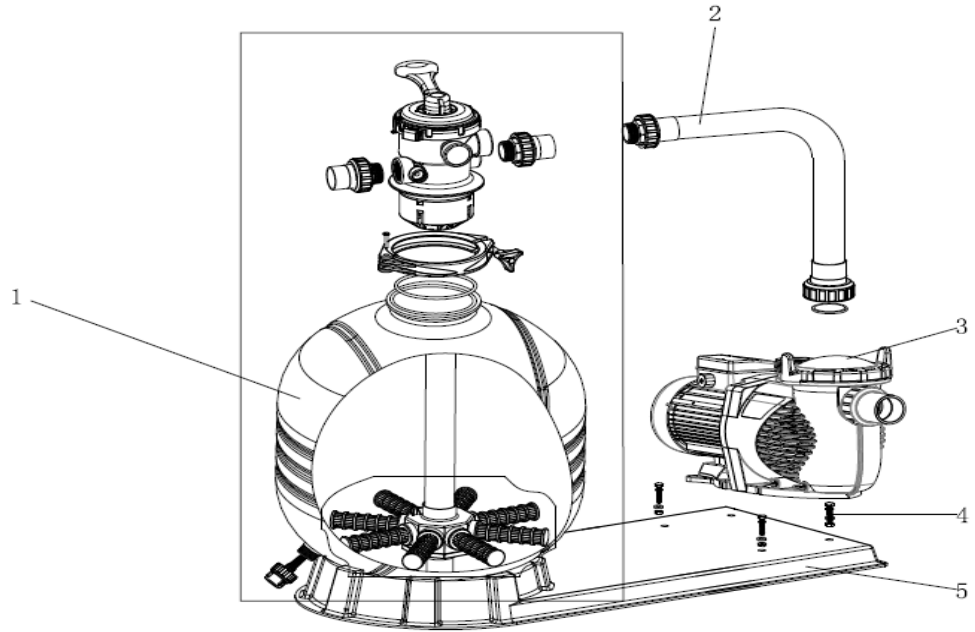

## Parts of FSF Models: FSM+SPH

[Back to Table of Content](#)

KEY NO.	POOLSPA CODES	PART NO.	DESCRIPTIONS	PIECE (S) REQUIRED	RETAIL PRICE 2024
2	20320511545	E070602	FSM+SPH Plastic Hose with Nut	1	650.00
	20320511550	E070603	FSM+SPH Plastic Hose with Nut For FSM20	1	750.00
	20320511555	E070604	FSM+SPH Plastic Hose with Nut For FSM24	1	850.00
4	20710510096	112192685	External hex screw	4	280.00
	20320511505	112052659	Spring washer	4	50.00
	20320511510	590003024	Gasket	8	50.00
	20320511515	112102659	Outer hex nut	4	80.00
5	20320511010	1111053	FSP/F400-6W - FSP/F650-6W Combo Base	1	2,300.00