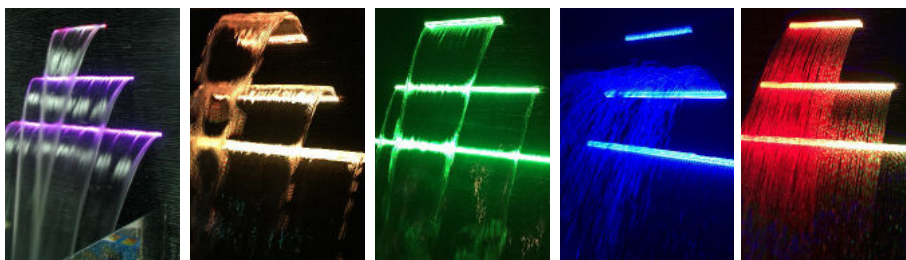

Water Descent LED Control Box PB SERIES

LED Water Descent Control Box

The LED strip is built into the unit (instead of using fiber optics) placing the light as close to the water fall as possible. This design creates a wonderful illumination to the water falling into the pool.

10 selections of pre-programmed LED lighting pattern allow you to create the best luminous water features on your hands.

5 different models available for different water effects:

1. PB Series: Sheet of water with standard trajectory.
2. PBA Series: Sheet of water with arc trajectory.
3. PBS Series: Sheet of water with sheer trajectory.
4. RA Series: Rain fall effect with arc trajectory.
5. RS Series: Rain fall effect with sheer trajectory.

PB Series

PBA Series

PBS Series

RA Series

RS Series