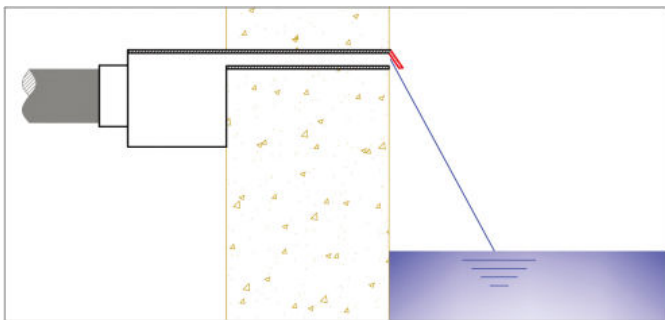

PBS Series

Elegant waterfall created by a thin sheet of water descending gracefully to the pool surface.