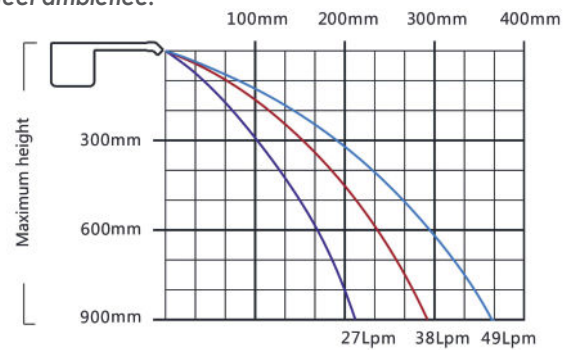

RS Series

This water descent can be adapted to blend in harmoniously with your pool and its surroundings to create the perfect ambience.