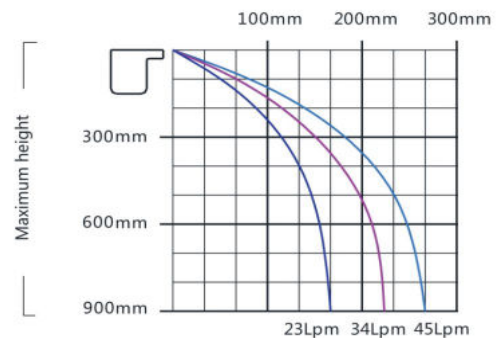

PB Series *This model provides an excellent water effect with a fine sheet of water falling like a mountain spring waterfall*