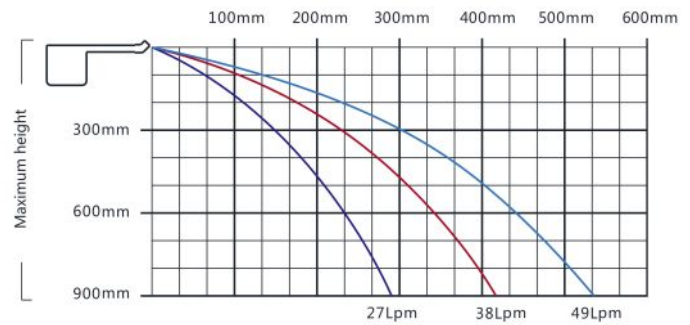

Water Descent RA SERIES RA SERIES

RA Series

Water Descent Rainfall Arc adds character and style to your pool. The water rain falls up from the unit at an angle 45° and then naturally arcs and fall to the water surface.

Product Information and Dimensions:

Code (LED)	Model (LED)	Code	Model	A(mm)	B(mm)	C(mm)	D(mm)	Remark
88480201	RA300-25(L)	88485201	RA300-25	306	159	85	46	12V DC 4W
88480202	RA300-150(L)	88485202	RA300-150	306	284	85	171	
88480211	RA600-25(L)	88485211	RA600-25	606	159	85	46	12V DC 8W
88480212	RA600-150(L)	88485212	RA600-150	606	284	85	171	
88480221	RA900-25(L)	88485221	RA900-25	906	159	85	46	12V DC 12W
88480222	RA900-150(L)	88485222	RA900-150	906	284	85	171