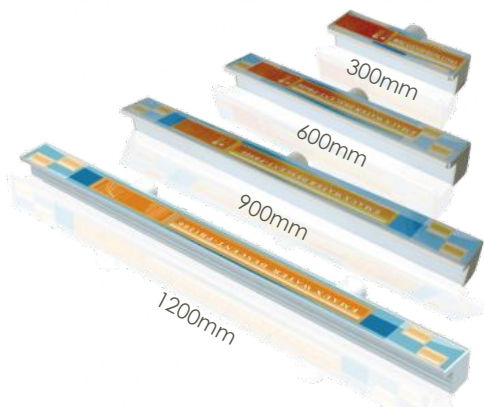

## VIBRANT COLORFUL WATERFALL

Five models for different water effects

LED Strip Power

12V DC

Remote Control

10 Lighting Patterns

Widths

25/150 mm

Lengths

300/600/900/1200mm

### Features

1. Available in two different widths: 25 mm and 150 mm, they are suitable for different wall sizes.
2. Four different lengths: 300 mm, 600 mm, 900 mm and 1200mm .
3. LED strip is powered by external 12V DC, which is safe and reliable.
4. The LEDs can be operated through panel or remote control and 10 lighting patterns are available.
5. Multiple water descents can share the same controller and act in the same pace.