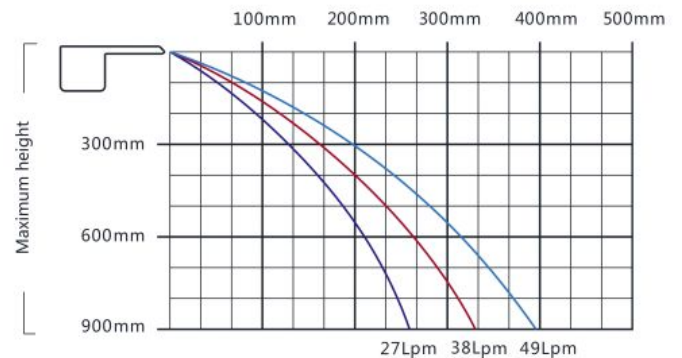

PBS Series

Elegant waterfall created by a thin sheet of water descending gracefully to the pool surface.