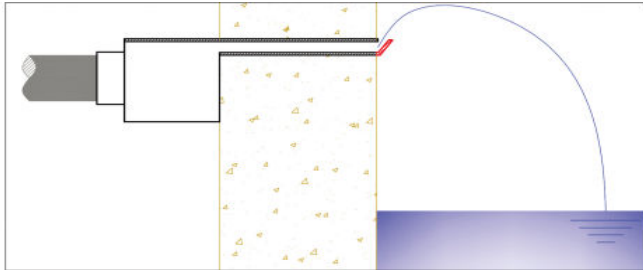

Water Descent PBA SERIES PBS SERIES

PBA Series

The water descent produces a beautiful arc of water before projecting away from the pool wall and falling the pool creating a relaxing sound of water and a hypnotized scenario, especially at night.