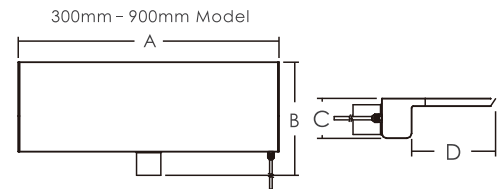

Water Descent RA SERIES RA SERIES

RA Series

Water Descent Rainfall Arc adds character and style to your pool. The water rain falls up from the unit at an angle 45° and then naturally arcs and fall to the water surface.

Product Information and Dimensions:

Code (LED)	Model (LED)	Code	Model	A(mm)	B(mm)	C(mm)	D(mm)	Remark
88480201	RA300-25(L)	88485201	RA300-25	306	159	85	46	12V DC 4W
88480202	RA300-150(L)	88485202	RA300-150	306	284	85	171	
88480211	RA600-25(L)	88485211	RA600-25	606	159	85	46	12V DC 8W
88480212	RA600-150(L)	88485212	RA600-150	606	284	85	171	
88480221	RA900-25(L)	88485221	RA900-25	906	159	85	46	12V DC 12W
88480222	RA900-150(L)	88485222	RA900-150	906	284	85	171	

RS Series

This water descent can be adapted to blend in harmoniously with your pool and its surroundings to create the perfect ambience.

Product Information and Dimensions:

Code (LED)	Model (LED)	Code	Model	A(mm)	B(mm)	C(mm)	D(mm)	Remark
88480301	RS300-25(L)	88485301	RS300-25	306	159	78	46	12V DC 4W
88480302	RS300-150(L)	88485302	RS300-150	306	284	78	171	
88480311	RS600-25(L)	88485311	RS600-25	606	159	78	46	12V DC 8W
88480312	RS600-150(L)	88485312	RS600-150	606	284	78	171	
88480321	RS900-25(L)	88485321	RS900-25	906	159	78	46	12V DC 12W
88480322	RS900-150(L)	88485322	RS900-150	906	284	78	171	

EMAUX WATER TECHNOLOGY CO., LTD

G/F 41 TIN HAU TEMPLE ROAD,
NORTH POINT, HONG KONG
PHONE +852 2832 9880
www.emauxgroup.com

Pool & Spa Equipment

STRIVE FOR CLEAR WATER

Available from:

ALL SPECIFICATIONS ARE SUBJECT TO CHANGE WITHOUT NOTICE
© 2018 EMAUX WATER TECHNOLOGY CO., LTD. ALL RIGHTS RESERVED.