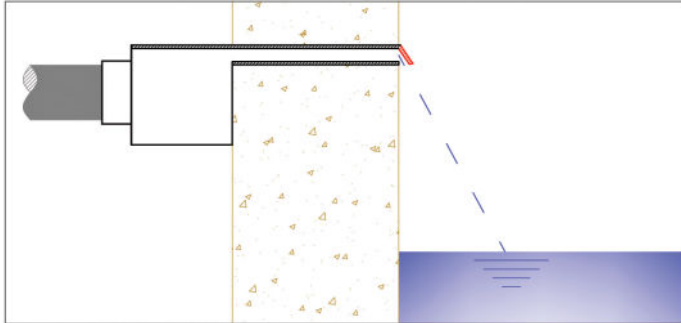

RS Series

This water descent can be adapted to blend in harmoniously with your pool and its surroundings to create the perfect ambience.