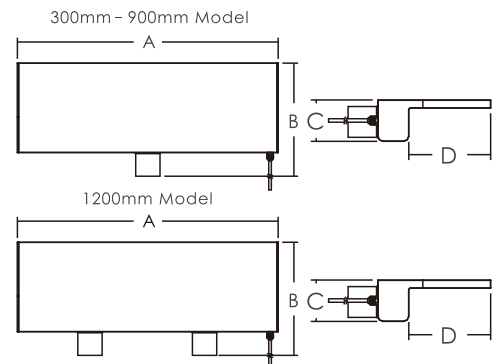

NOTE 1 : This chart corresponds to the water descent with length 300 mm. For a length of 600 mm, the flow rate required is the double, for 900 mm, three times and for 1200 mm four times.