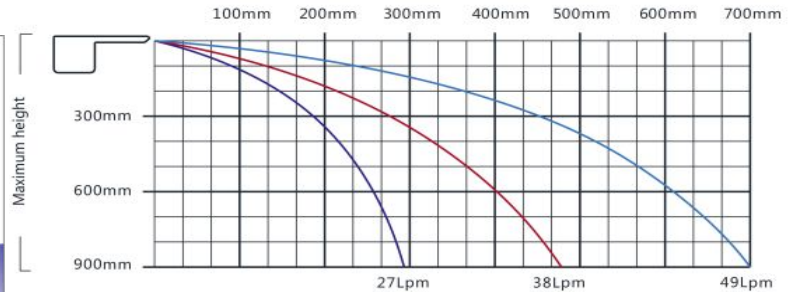

Water Descent PBA SERIES PBS SERIES

PBA Series

The water descent produces a beautiful arc of water before projecting away from the pool wall and falling the pool creating a relaxing sound of water and a hypnotized scenario, especially at night.