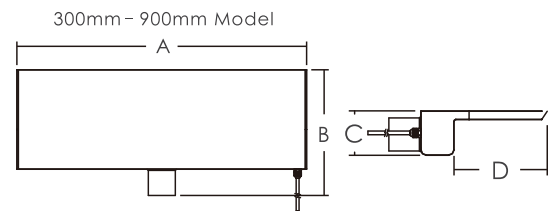

Product Information and Dimensions:

Code (LED)	Model (LED)	Code	Model	A(mm)	B(mm)	C(mm)	D(mm)	Remark
88480401	PBA300-25(L)	88485401	PBA300-25	306	152	76	39	12V DC 4W
88480402	PBA300-150(L)	88485402	PBA300-150		277		164	
88480411	PBA600-25(L)	88485411	PBA600-25	606	152	76	39	12V DC 8W
88480412	PBA600-150(L)	88485412	PBA600-150		277		164	
88480421	PBA900-25(L)	88485421	PBA900-25	906	152	76	39	12V DC 12W
88480422	PBA900-150(L)	88485422	PBA900-150		277		164