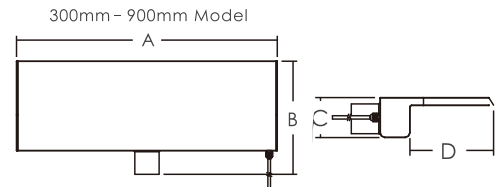

Product Information and Dimensions:

Code (LED)	Model (LED)	Code	Model	A(mm)	B(mm)	C(mm)	D(mm)	Remark
88480301	RS300-25(L)	88485301	RS300-25	306	159	78	46	12V DC 4W
88480302	RS300-150(L)	88485302	RS300-150	306	284	78	171	
88480311	RS600-25(L)	88485311	RS600-25	606	159	78	46	12V DC 8W
88480312	RS600-150(L)	88485312	RS600-150	606	284	78	171	
88480321	RS900-25(L)	88485321	RS900-25	906	159	78	46	12V DC 12W
88480322	RS900-150(L)	88485322	RS900-150	906	284	78	171