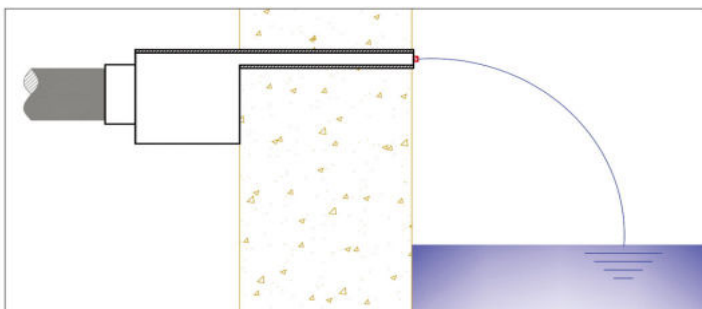

PB Series *This model provides an excellent water effect with a fine sheet of water falling like a mountain spring waterfall*