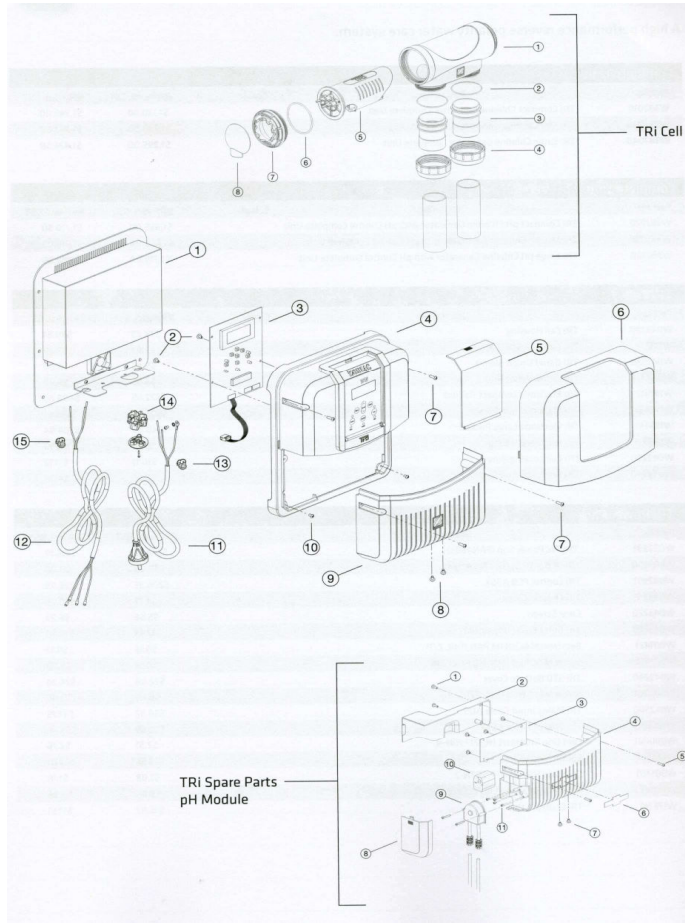

ZODIAC "ZODIAC" SALT CHLORINATOR TRI SERIES

Parts of Model TRI SERIES

KEY NO.	POOLSPA CODES	PART NO.	DESCRIPTIONS	RETAIL PRICE 2025
Tri Cell				
1	20922610005	W043280	TRi Cell Housing	8,500.00
2	20922610010	W151271	TRi Barrel Union O Ring	Not Available
3	20922610015	W043330	TRi Barrel Union Sleeve	900.00
4	20922610020	W043320	TRi Barrel Union Nut	900.00
5	20922610025	W197411	TRi Electrode 15 Packed	35,000.00
5	20922610030	W197431	TRi Electrode 25 Packed	44,000.00
5	20922610035	W197441	TRi Electrode 35 Packed	Not Available
6	20922610040	W150031	TRi Electrode O Ring	400.00
7	20922610045	W043290	TRi Cell Locking ring	1,300.00
8	20922610050	W043340	TRi Cell Connector Cap	600.00
Tri Power Pack				
1	20922610055	W082981	TRi Pfc Power Sup (FAN4803)	35,000.00
2	20922610060	W001400	TRi PCB MTG Screws No 4*1/4 in	Not Available
3	20922610065	W082991	TRi Control PCB ASSY	Not Available
4	20922610070	W043210	TRi Chassis Cover	Not Available
5	20922610075	W043220	Clear Screen	Not Available
6	20922610080	W043720	TRi Fress Cover Unpainted	Not Available
7	20922610085	W001421	Setscrew M4x20MM PAN PHIL Z/P	Not Available
8	20922610090	W001461	Screw M3x5MM PAN-HD POZI ZINC	Not Available
9	20922610095	W043240	TRi STD Bottom Cover	Not Available
10	20922610100	W000201	Screw M4* 6 PAN PHIL Z/P	Not Available
11	20922610105	W052500	TRi Mains Input Cable AUS	Not Available
12	20922610110	W195590	TRi Output Cable ASSY (PHT)	7,300.00