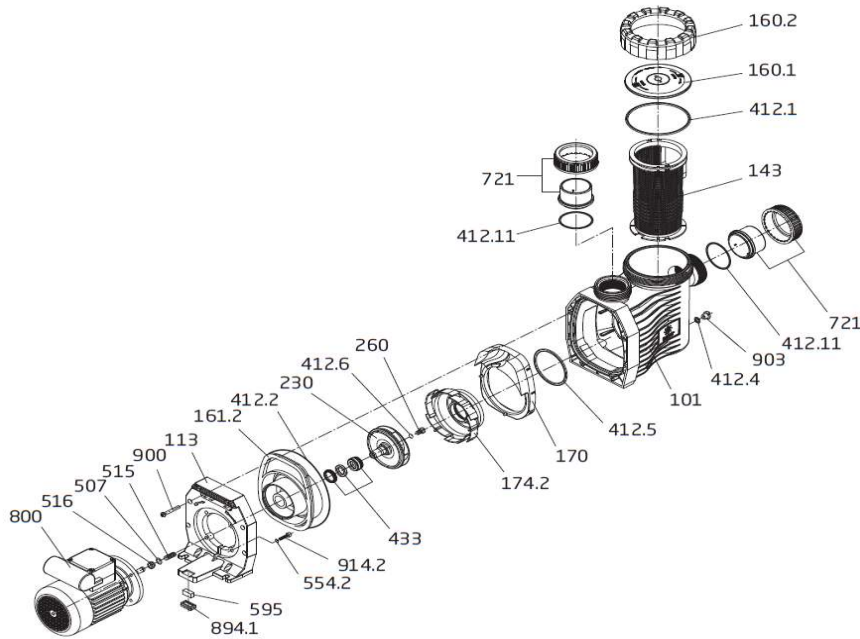

Parts of Model GAMMA SERIES

POOLSPA CODES	ARTICLE NO.	PART NO.	QTY	DESCRIPTIONS	RETAIL PRICE 2025
		101	1	Housing cpl., consisting of:Part 101, 143, 160.1, 160.2, 170, 412.1, 412.4, 903	
20711930225	290.1410.144			63mm, blue, BADU Gamma	11,000.00
20711930230	290.1410.145			63mm, black, BADU Gamma	11,000.00
20711930235	292.1111.300	113	1	Flange	POA
20711930240	290.1114.300	143	1	Strainer basket	900.00
20711930245	292.1116.010	160.1	1	Transparent lid	1,700.00
20711930250	292.1116.020	160.2	1	Ring for lid, black	1,700.00
20711931065	292.1316.120	161.2	1	Gland housing	2,800.00
20711930260	290.1417.001	170	1	Sealing insert, PP, black, for BADU Gamma	4,100.00
20711930265	292.1317.421	174.2	1	Diffuser	2,900.00
20711930270	292.1423.008	230	1	Impeller, dia = 112 mm, b = 14.5 mm	3,500.00
20711930275	292.0326.000	260	1	Impeller hub cap, M 10 x 12	300.00
20711930280	292.1141.210	412.1	1	O-ring for lid, 137 x 5 mm	500.00
20711930285	292.1141.220	412.2	1	O-ring for gland housing, 190 x 5.5 mm	600.00
20711930290	230.2002.062	412.4	1	O-ring for drain plug, 11 x 2.5 mm	200.00
20711930295	292.0141.210	412.5	1	O-ring for diffuser, 90 x 5 mm	300.00
20711930300	292.0141.241	412.6	1	O-ring for impeller hub cap, 11 x 2.5 mm, Viton	200.00
20711930305	292.1441.210	412.11	2	O-ring for pipe connection, 68 x 3.5mm, NBR	200.00
20711930310	292.0343.310	433	1	Mechanical seal cpl., 20 mm	2,700.00
20711930315	292.0351.510	515	1	Star-ring, 12 x 18 mm	500.00
20711930320	587.1250.802	554.2	4	Washer, dia = 8.4 mm, A 2	200.00
20711930325	290.1259.500	595	1	Rubber buffer, 10 x 12.5 x 27 mm	200.00
		721		Union, consisting of:	
20711930330	292.1472.111		2	Union nut for glue socket dia = 63+75mm, black	600.00
20711930335	292.1472.100		2	Glue socket dia = 63 mm, ABS, black	500.00
20711930340	298.0110.501	800	1	Single-phase motor 1.10 kW, 230 V, for Gamma Eco VS	-
20711930175	292.0389.410	894.1	1	Adapter for motor foot	200.00
20711930180	292.1690.002	900	8	Screw, 7 x 48.4 mm, A 2	300.00
20711930345	292.3591.201	903	1	Screw plug, G 1/4, PP, black	200.00
20711930350	587.9120.825	914.2	4	Hexagon socket screw, M 8 x 25, A 2	200.00