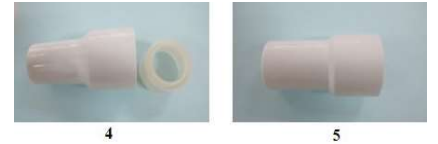

Parts of Model "POOLSPA" Vacuum Head

KEY NO.	POOLSPA CODES	MODEL	DESCRIPTIONS	RETAIL PRICE 2025
1	22821610005	2250470514	Clip Lock ลิ้นล็อกค้ำมตุค	70.00
2	22521610010	2250470533	Handle ค้ำมหัวตุค	400.00
3	22821610015	2250470510	Wheel Set 14" ชุดล้อหัวตุค 14 นิ้ว	520.00

Parts of Model "POOLSPA" Vacuum Hose

4	22821610020	22504780	Rotate Cuff Union 1.5" หัวต่อสายตุค 1.5 นิ้ว แบบหมุนได้	650.00
5	22821610025	2250470778	Fixed Cuff Union 1.5" หัวต่อสายตุค 1.5 นิ้ว แบบหมุนไม่ได้	650.00

Parts of Model "POOLSPA" Pool Fittings

6	22821610030	PSF-02-W-01	Cap for Eyeball Inlet, White	80.00
	22821610035	PSF-02-B-01	Cap for Eyeball Inlet, Black	160.00
7	22821610040	PSF-02-W-02	Eyeball for Eyeball Inlet, White	80.00
	22821610045	PSF-02-B-02	Eyeball for Eyeball Inlet, Black	160.00
8	22821610050	PSF-03-W-01	Cap for Star Eyeball Inlet, White	80.00
	22821610055	PSF-03-B-01	Cap for Star Eyeball Inlet, Black	160.00
9	22821610060	PSF-03-W-02	Eyeball for Star Eyeball Inlet, White	80.00
	22821610065	PSF-03-B-02	Eyeball for Star Eyeball Inlet, Black	160.00
10	22821610070	PSF-04-W-01	Plug with O'ring for Vacuum Fitting, White	150.00
	22821610075	PSF-04-B-01	Plug with O'ring for Vacuum Fitting, Black	300.00
11	22821610080	PSF-05-W-01	Plug for Star Vacuum Fitting, White	120.00
	22821610085	PSF-05-B-01	Plug for Vacuum Fitting, Black	240.00
12	22821610090	PSF-06-W-01	Plug for New Vacuum Fitting, White	120.00
	22821610095	PSF-06-B-01	Plug for New Vacuum Fitting, Black	240.00
13	22821610100	PSF-07-W-01	Cover for Floor Inler, White	120.00
	22821610105	PSF-07-B-01	Cover for Floor Inler, Black	240.00