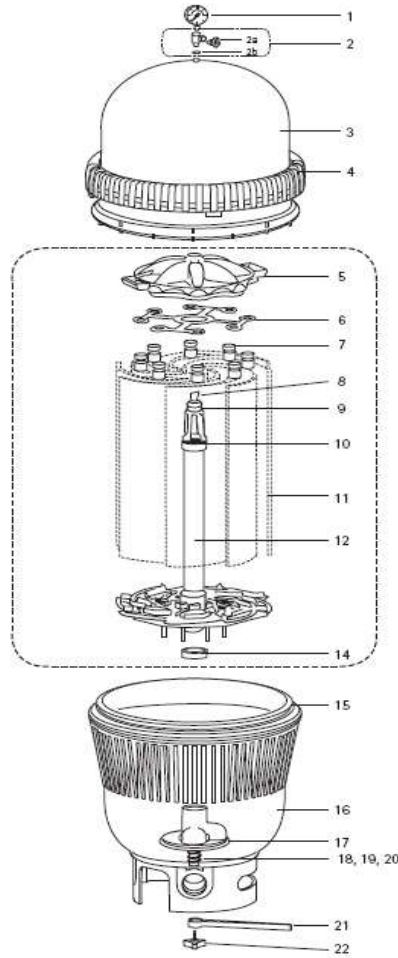

“JACUZZI” - EARTHWORKS (EW) D.E. FILTERS

Parts of Mode I “JACUZZI” - EARTHWORKS (EW) D.E. FILTERS

KEY NO.	POOLSPA CODES	PART NO.	DESCRIPTIONS	RETAIL PRICE 2025
1	20321000230	9193-4158-R	Pressure Gauge 0-60 PSI	Not Available
2	20321000235	42-2972-00-K	Tee Air Bleed Assembly	2,800.00
2a	20711000120	39-2547-01-R	Air Bleed Valve Knob w/O-Ring	400.00
	20711000125	39-2547-01-R50	Air Bleed Valve Knob w/O-Ring (50/bag)	Not Available
2b	20711000130	47-0112-00-R	O-Ring 1/2 x 1 1/16 x 3/32" B-N	Not Available
3	20321000255	42-2930-01-R	EW36/75 Filter Top 40 sq.ft.	43,500.00
	20321000260	42-2931-00-R	EW48/100 Filter Top 50 sq.ft.	49,500.00
	20321000265	42-2932-09-R	EW60/125 Filter Top 60 sq.ft.	60,000.00
	20321000270	42-2933-08-R	EW72/150 Filter Top 70 sq.ft.	66,000.00
4	20321000275	42-2935-14-R	EW Filter Nut	25,500.00
5	20321000280	42-2969-07-R	Manifold Assembly	30,000.00
6	20321000285	85-5401-00-R	Grid Guide	800.00
7	20321000290	14-3804-00-R8	Rubber Collar Sleeves (8 per unit) - Grid Gaskets	1,400.00
8	20321000295	42-3515-25-R	Air Bleed Bag	700.00
9	20321000300	47-0022-09-R	O-Ring 1 x 1 1/8 x 1/16 B-N	400.00
10	20321000305	47-0228-68-R	O-Ring 2 1/4 x 2 1/2 x 1/8 B-N	600.00
11	20321000310	42-2970-03-R	EW 36 Curved Grid Element, 18" H (46 cm) (8 per unit)	Refer to Grid Element Price List
	20321000315	42-2970-05-R	EW 48 Curved Grid Element, 24" H (61 cm) (8 per unit)	
	20321000320	42-2970-07-R	EW 60 Curved Grid Element, 30" H (76 cm) (8 per unit)	
	20321000325	42-2970-09-R	EW 72 Curved Grid Element, 36" H (91 cm) (8 per unit)	
12	20321000330	42-2970-01-R	EW36 Standpipe Assembly	9,600.00
	20321000335	42-2970-10-R	EW48 Standpipe Assembly	9,900.00