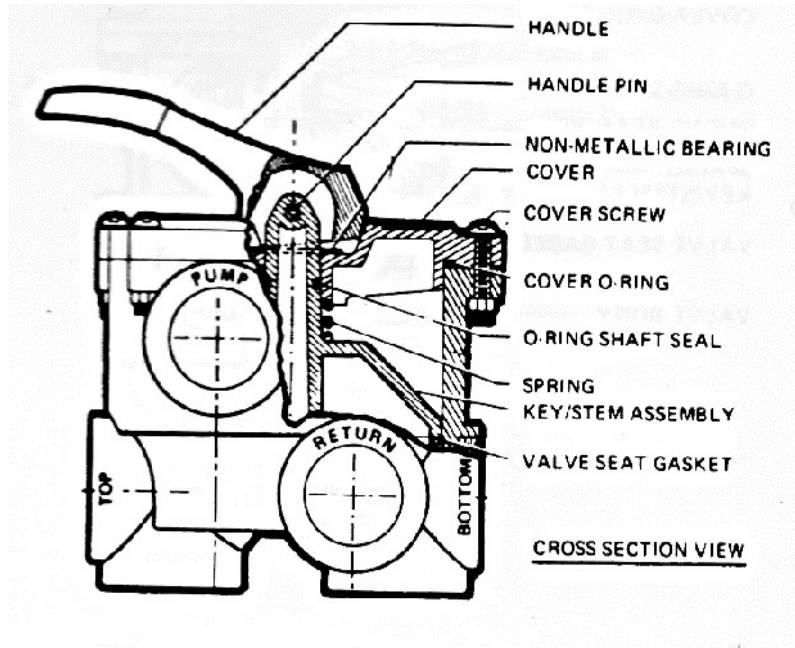

"HAYWARD" MULTI-PORT VALVE 1.5" – SP0710X SERIES (1977) FOR PRO GRID D.E. FILTER

Parts of Model MULTI-PORT VALVE 1.5" – SP0710X SERIES (1977) FOR PRO GRID D.E. FILTER

POOLSPA CODES	PART NO.	DESCRIPTIONS	RETAIL PRICE 2025
20650800005	SPX0710XF	Handle	1,200.00
20650800010	SPX0710XZ7	Handle Pin	
20650800030	SPX0710Z1A	Cover Screw with Nut (Set of 6 each)	
20650800035	SPX0603S	Spring	
20650800050	SPX0710XD	Valve Seat Gasket, 5 Spoke - for "X" Valve Body	1,430.00
20650800055	SPX0710XC	Key/Stem Assembly	2,600.00
20650800015	SPO714CA	Rotor Assembly For Top Mount 1.5"	3,240.00