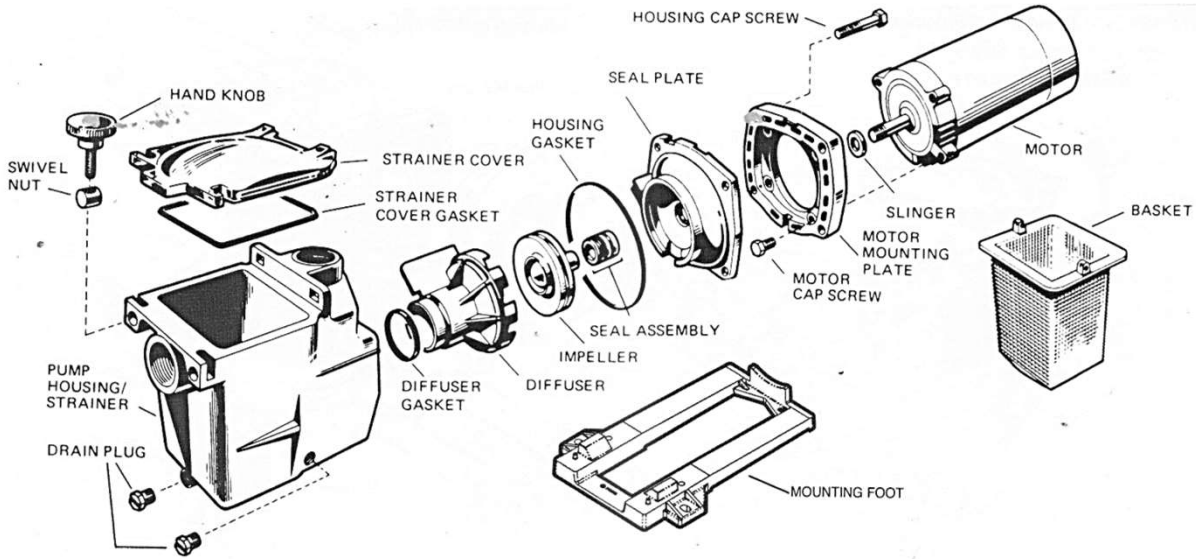

# HAYWARD "HAYWARD" SUPER PUMP

## Parts of Model SUPER PUMP

POOLSPA CODES	PART NO.	DESCRIPTIONS	RETAIL PRICE 2025
20710800225	SPX1600D	Strainer Cover, Clear Laxan	4,620.00
20710800230	SPX1600T	Housing Gasket	550.00
20710800235	SPX1600R	Diffuser Gasket	280.00
20710800240	SPX1600M	Basket	1,000.00
20710800250	SPX2607C	Impeller for 1 H.P	1,400.00
20710800255	SPX2610C	Impeller for 1.5 H.P	1,800.00
20710800260	SPX2615C	Impeller for 2 H.P	2,625.00
20710800285	SPX2600B	Diffuser for 1/2 thru 2 H.P	1,900.00
20710800270	SPX1600AA	Super Pump Body 1.5" X 1.5"	14,400.00
20710800205	SPX1600Z2	Seal Assembly	1,920.00
20710800280	SPX1600S	Stainer Cover Gasket	880.00