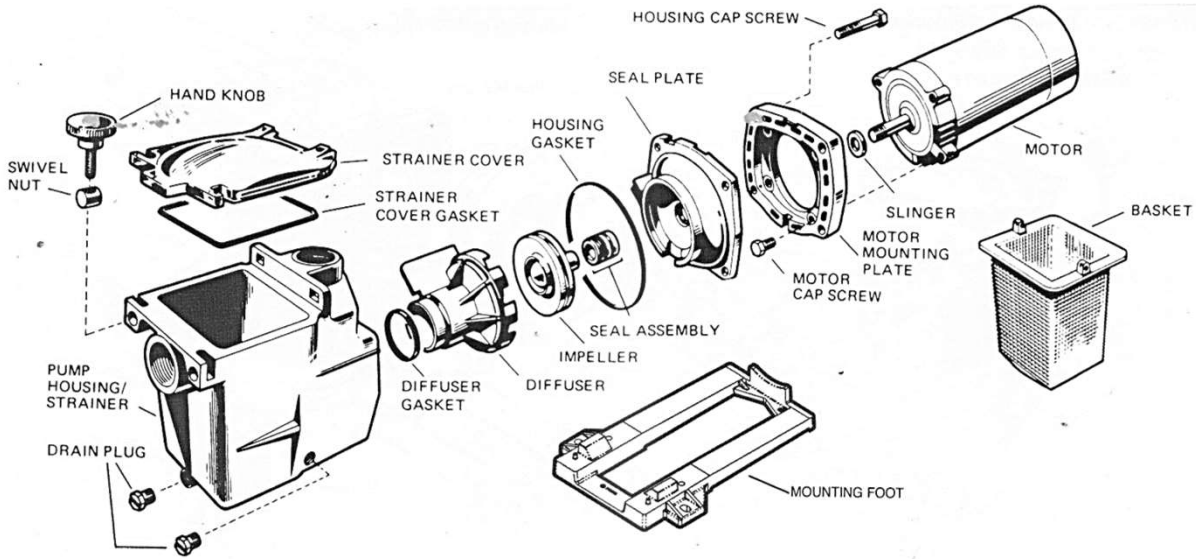

HAYWARD "HAYWARD" SUPER PUMP

Parts of Model SUPER PUMP

POOLSPA CODES	PART NO.	DESCRIPTIONS	RETAIL PRICE 2025
20710800225	SPX1600D	Strainer Cover, Clear Laxan	3,300.00
20710800230	SPX1600T	Housing Gasket	550.00
20710800235	SPX1600R	Diffuser Gasket	280.00
20710800240	SPX1600M	Basket	1,000.00
20710800250	SPX2607C	Impeller for 1 H.P	1,400.00
20710800255	SPX2610C	Impeller for 1.5 H.P	1,800.00
20710800260	SPX2615C	Impeller for 2 H.P	2,500.00
20710800285	SPX2600B	Diffuser for 1/2 thru 2 H.P	1,900.00
20710800270	SPX1600AA	Super Pump Body 1.5" X 1.5"	12,000.00
20710800205	SPX1600Z2	Seal Assembly	1,600.00
20710800280	SPX1600S	Stainer Cover Gasket	800.00