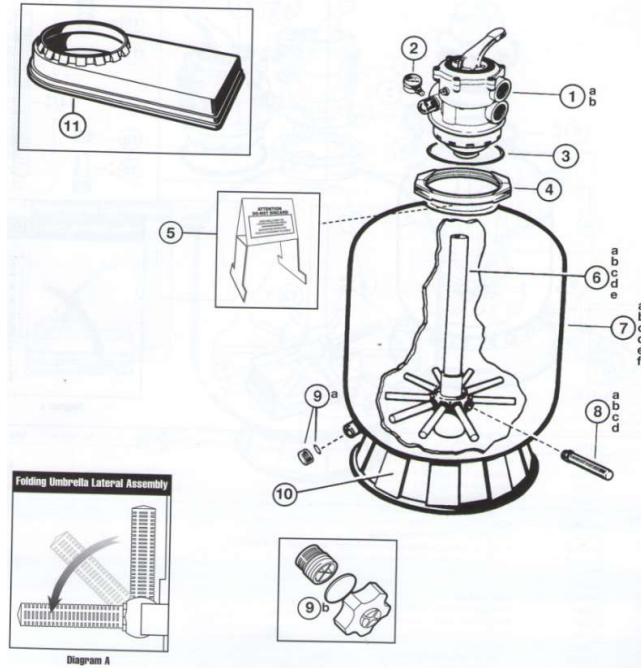

HAYWARD "HAYWARD" PRO SERIES SAND FILTERS

Parts of Model S210T , S244T , S270T

KEY NO.	POOLSPA CODES	PART NO.	DESCRIPTIONS	RETAIL PRICE 2025
2	20320800015	ECX270861	Pressure Gauge	1,680.00
4	20320800025	GMX600NM	Flang Clamp	3,150.00
9a	20320800110	SX180HG	Drain Cap Kit (2005 and Prior)	390.00
9b	20320800115	SX180LA	Drain Cap Assembly - Cap, Gasket, Screen	400.00