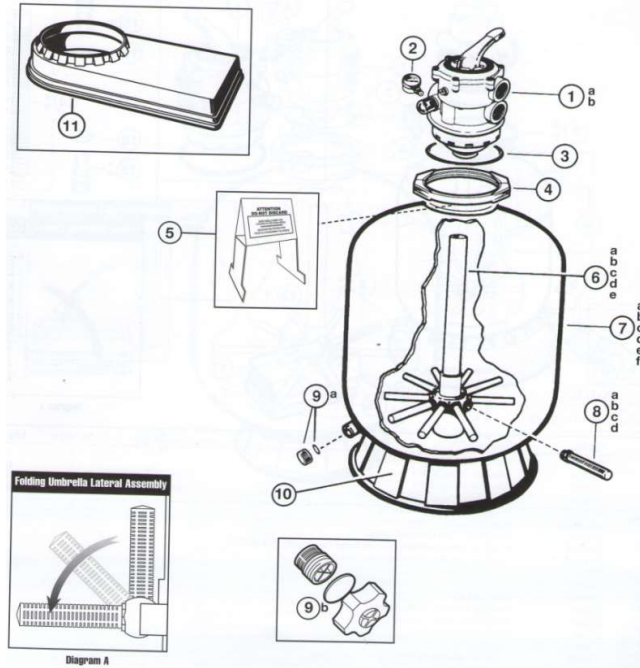

HAYWARD "HAYWARD" PRO SERIES SAND FILTERS

Parts of Model S210T , S244T , S270T

KEY NO.	POOLSPA CODES	PART NO.	DESCRIPTIONS	RETAIL PRICE 2025
2	20320800015	ECX270861	Pressure Gauge	1,400.00
4	20320800025	GMX600NM	Flang Clamp	2,100.00
9a	20320800110	SX180HG	Drain Cap Kit (2005 and Prior)	390.00
9b	20320800115	SX180LA	Drain Cap Assembly - Cap, Gasket, Screen	400.00