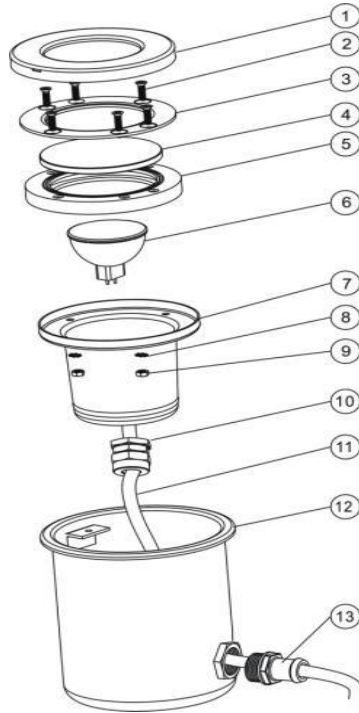

Parts of Fountain Light Models: UL-F20 / LED-F20

[Back to Table of Content](#)

KEY NO.	POOLSPA CODES	PART NO.	DESCRIPTIONS	PIECE (S) REQUIRED	RETAIL PRICE 2025
1	21110510590	03017055	Face Plate	1	660.00
2	21110510595	03011168	M4*20 Screw	6	80.00
3	21110510600	03017054	Face Ring	1	660.00
4	21110510605	87012009	Lights Lens	1	660.00
5	21110510610	02021038	Waterproof Washer	1	440.00
6	21110511020	04011001	MR16 Halogen Lamp 12V/20W	1	150.00
6	21110511025	04011016	MR16 (18 Bulbs) LED 12V/1W Panel (Automatic Colour Change)	1	790.00
6	21110511030	04011015	MR16 (18 Bulbs) LED 12V/1W Panel (White-Colour)	1	790.00
7	21110510615	89042801	Light Encasing	1	2,100.00
8	21110510620	03012020	M4 Washer	4	80.00
9	21110511130	03013004	M4 Nut	4	80.00
10	21110510630	89044302	Waterproof Fittings for Cable	1	1,540.00
11	21110510145	04013004	2.5M Cable	1	880.00
12	21110510635	03017068	Light Shell (90mm)	1	2,640.00
12	21110510640	03017069	Light Shell (110mm)	1	3,160.00
13	21110510090	01171106	Joint for Wire & Pipe	1	150.00