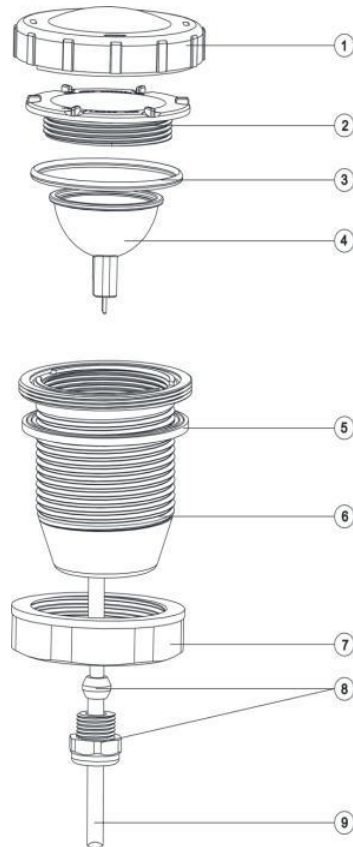

Parts of Plastic Spa Light Models: UL-P50 / LED-P50

[Back to Table of Content](#)

KEY NO.	POOLSPA CODES	PART NO.	DESCRIPTIONS	PIECE (S) REQUIRED	RETAIL PRICE 2025
1*	21110510515	01221001	P50 Light Colour Lens (Red+Green+Blue)	1	280.00
1*	21110510520	01221001C	UL-P50 Light Colour Lens (Clear)	1	150.00
2	21110510525	01041019	Inside Covers for P50 Lights	1	150.00
3	21110510530	02021010	O-Ring	1	80.00
4	21110511020	04011001	Halogen lamp MR16 AC 12V/20W for UL-P50	1	140.00
4	21110511025	04011016	LED-P50 lamp 12V/1W (Automatic Colour-Changing)	1	790.00
4	21110511030	04011015	LED-P50 lamp 12V/1W (White Colour Only)	1	790.00
5	21110510535	02021000	O-ring for Encasing	2	1,100.00
6	21110510540	89041101	P50 Lights Encasing Set	1	1,210.00
7	21110510545	01021007	Nut	1	110.00
8	21110510550	89041102	Connector with Gasket for Cable	1	60.00
9	21110510555	04013001	Lights Cable 1.5M for P50	1	550.00

Notes: 1* 01221001 is UL-P50 Light Colour Len 1 set with (Red+Greee+Blue) or 1* 01221001C is UL-P50 Light Colour Len with (Clear)