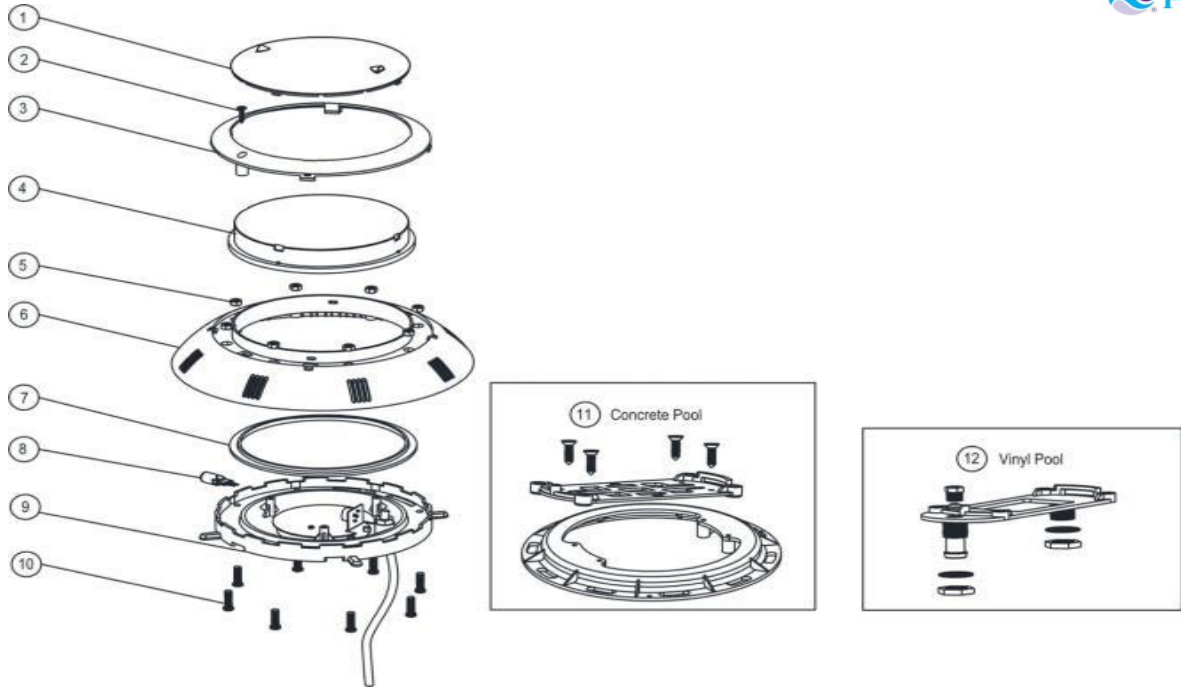

UL-P100 UNDERWATER LIGHT REPLACEMENT PARTS

Parts of UL-P100 Models: UL-P100(V) & UL-P100(C)

[Back to Table of Content](#)

KEY NO.	POOLSPA CODES	PART NO.	DESCRIPTIONS	PIECE (S) REQUIRED	RETAIL PRICE 2025
1*	21110510730	01221002	Colour lens (Red+Green+Blue) for P100	1	150.00
2	21110510005	03011321	M5*20 Screw (316#)	1	80.00
3	21110510110	01051059	Face Ring	1	150.00
4	21110510115	01041021	P100 Lights Lens	1	770.00
5	21110510120	03021018	M6 Brass Nut	8	80.00
6	21110510125	01051058	P100 Lights Face plate	1	770.00
7	21110510130	02021004	O-ring	1	280.00
8	21130510025	E040205	Halogen light bulb (Yellow Light)	1	150.00
8	21130110010	G9 - 100	Halogen light bulb (100W/12V)	1	220.00
9	21110510135	89040201	P100 Lights Body set	1	2,860.00
10	21110510140	03011320	M6*20 Screw (316#)	8	80.00
11	21110510035	89040203	Concrete Pool Fitting for P100	1	660.00
12	21110510150	89044501	Vinyl Pool Fitting for P100	1	440.00

Notes: 1* 01221001 is UL-P100 Light Colour Lens 1 set with (Red+Green+Blue)