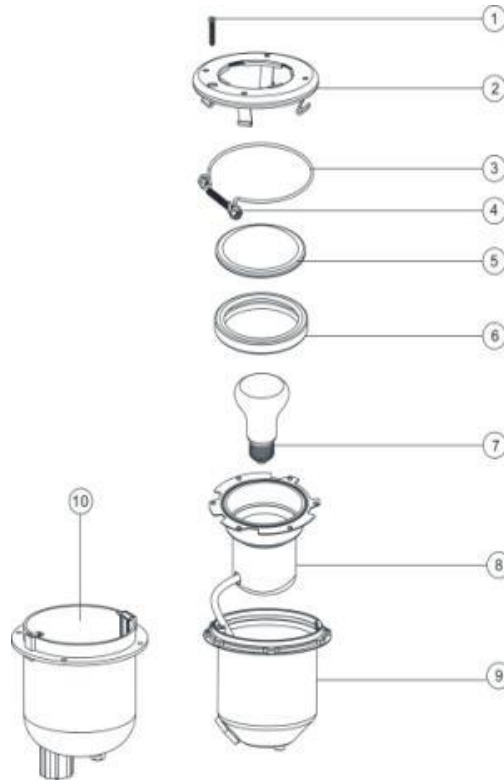

UL-S100 UNDERWATER LIGHT REPLACEMENT PARTS

Parts of UL-S Models: UL-S100L / UL-S100P/ UL-S100S

[Back to Table of Content](#)

KEY NO.	POOLSPA CODES	PART NO.	DESCRIPTIONS	PIECE (S) REQUIRED	RETAIL PRICE 2025
1	21110510445	03011058	φ3/16×9/8" Pilot Screw	1	60.00
2	21110510480	03017010	Face Ring Assembly for S100 Lights	1	1,650.00
3	21110510510	03017005	Wire with Nut for S100 Lights	1	280.00
4	21110510490	03011133	M6*40 Bolt for Wire	1	150.00
5	21110510495	87012003	Lens for S100 Lights	1	1,650.00
6	21110510500	02021016	Waterproof washer for S100 Lights	1	280.00
7	21110510995	E041411	E27 light bulb for S100 (100W/12V)	1	850.00
8	21110510505	89040702	Light Encasing with 2.5m cable	1	3,600.00
9*	21110511000	88043602	Stainless Steel Housing for S100	1	Not Available
10*		88043502	Plastic Housing for S100	1	Refer to price list

Notes: 9 & 10* is Stainless steel light niches and plastic light niche but No niches for UL-S100L (88040702)

UL-S100L is lamp only without niche