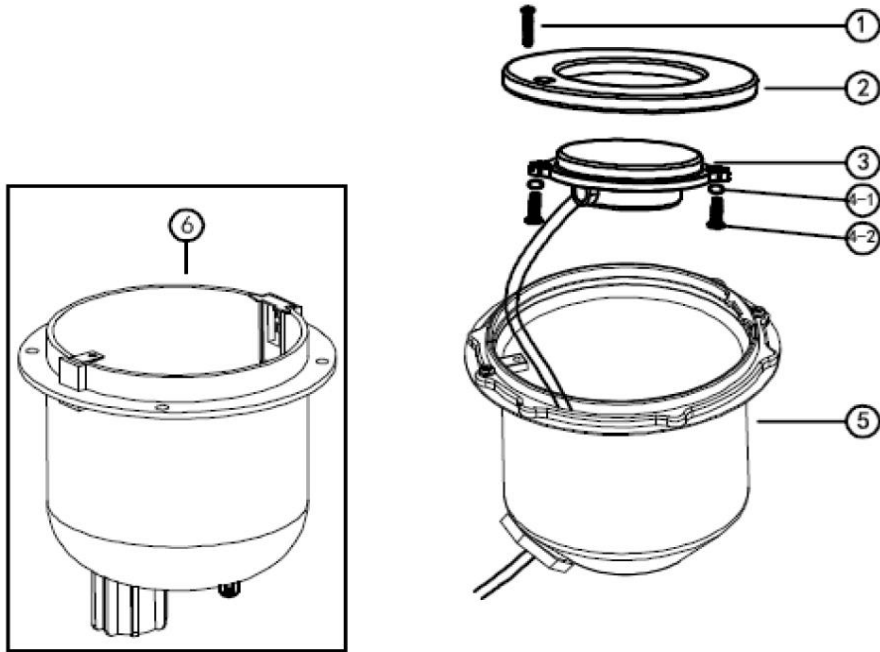

### Parts of E-Lumen Models: EL-S100

[Back to Table of Content](#)

KEY NO.	POOLSPA CODES	PART NO.	DESCRIPTIONS	PIECE (S) REQUIRED	RETAIL PRICE 2025
1	21110510445	03011058	φ3/16×9/8" Pilot Screw	1	60.00
2	21110510940	440256151	Face Ring Assembly for EL-S100 Lights	1	1,100.00
3	21110510945	440546196	Ultra-thin 99 LED panel 10W Warm White	1	4,900.00
3	21110510950	440546195	Ultra-thin 99 LED panel 10W Cool White	1	4,900.00
3	21110510955	440546197	Ultra-thin 99 LED panel 10W RGB	1	4,900.00
3	21110510960	440546198	Ultra-thin 99 LED panel 10W Single Blue	1	4,900.00
4-1	21110510965	03012004	Metallic Gasket M4	2	60.00
4-2	21110510970	112342644	M4x12 Screw	2	60.00
5	21110510975	88047302	Stainless Steel Housing	1	Not Available
6		88043502	Plastic Housing	1	Refer to price list