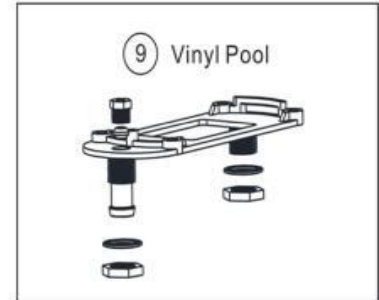

E-LUMEN REPLACEMENT PARTS

Parts of E-Lumen Models: E-Lumen252/ Elumen441/ E-Lumen531

[Back to Table of Content](#)

KEY NO.	POOLSPA CODES	PART NO.	DESCRIPTIONS	PIECE (S) REQUIRED	RETAIL PRICE 2025
1	21110510005	03011321	M5*20 Screw (316#)	1	80.00
2	21110510010	01040205	Transparent Face Plate	1	1,760.00
3	21110510015	01051256	Face Plate	1	1,100.00
4	21130510085	89045528	UltraThin LED Panel 20W/12V for 252 LED (Warm white)	1	5,900.00
4	21130510090	89045529	UltraThin LED Panel 20W/12V for 252 LED (Cool white)	1	5,900.00
4	21130510095	89045530	UltraThin LED Panel 20W/12V for 252 LED (RGB)	1	5,900.00
4	21100510435	89045531	UltraThin LED Panel 20W/12V for 252 LED (Single blue)	1	5,900.00
4	21130510100	89045522	UltraThin LED Panel 35W/12V for 441 LED (Warm white)	1	6,900.00
4	21130510105	89045513	UltraThin LED Panel 35W/12V for 441 LED (Cool white)	1	6,900.00
4	21130510110	89045514	UltraThin LED Panel 35W/12V for 441 LED (RGB)	1	6,900.00
4	21110510895	89045523	UltraThin LED Panel 35W/12V for 441 LED (Single blue)	1	6,900.00
4	21130510115	89045524	UltraThin LED Panel 50W/12V for 531 LED (Warm white)	1	8,500.00
4	21130510120	89045526	UltraThin LED Panel 50W/12V for 531 LED (Cool white)	1	8,500.00
4	21130510125	89045527	UltraThin LED Panel 50W/12V for 531 LED (RGB)	1	8,500.00
4	21110510900	89045525	UltraThin LED Panel 50W/12V for 531 LED (Single blue)	1	8,500.00
5	21110510020	01050100	Knot	4	280.00
6	21110510025	01110028	Pressing Fitting	1	150.00
7	21110510030	03011307	M4*12 Screw	4	80.00
8	21110510035	89040203	Fitting for concrete pool	1	660.00
9	21110510040	89045517	Fitting for vinyl pool	1	660.00