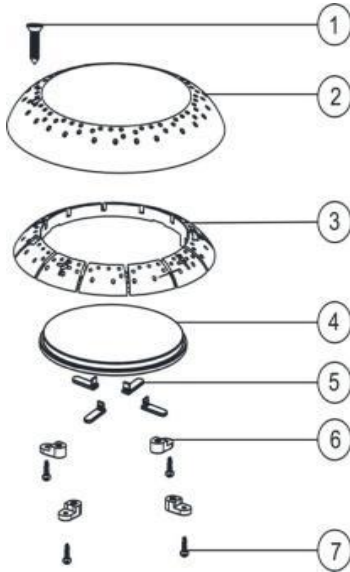

E-LUMEN REPLACEMENT PARTS

Parts of E-Lumen Models: E-Lumen252/ Elumen441/ E-Lumen531

[Back to Table of Content](#)

KEY NO.	POOLSPA CODES	PART NO.	DESCRIPTIONS	PIECE (S) REQUIRED	RETAIL PRICE 2025
1	21110510005	03011321	M5*20 Screw (316#)	1	80.00
2	21110510010	01040205	Transparent Face Plate	1	1,760.00
3	21110510015	01051256	Face Plate	1	1,100.00
4	21130510085	89045528	UltraThin LED Panel 20W/12V for 252 LED (Warm white)	1	5,900.00
4	21130510090	89045529	UltraThin LED Panel 20W/12V for 252 LED (Cool white)	1	5,900.00
4	21130510095	89045530	UltraThin LED Panel 20W/12V for 252 LED (RGB)	1	5,900.00
4	21100510435	89045531	UltraThin LED Panel 20W/12V for 252 LED (Single blue)	1	5,900.00
4	21130510100	89045522	UltraThin LED Panel 35W/12V for 441 LED (Warm white)	1	6,900.00
4	21130510105	89045513	UltraThin LED Panel 35W/12V for 441 LED (Cool white)	1	6,900.00
4	21130510110	89045514	UltraThin LED Panel 35W/12V for 441 LED (RGB)	1	6,900.00
4	21110510895	89045523	UltraThin LED Panel 35W/12V for 441 LED (Single blue)	1	6,900.00
4	21130510115	89045524	UltraThin LED Panel 50W/12V for 531 LED (Warm white)	1	8,500.00
4	21130510120	89045526	UltraThin LED Panel 50W/12V for 531 LED (Cool white)	1	8,500.00
4	21130510125	89045527	UltraThin LED Panel 50W/12V for 531 LED (RGB)	1	8,500.00
4	21110510900	89045525	UltraThin LED Panel 50W/12V for 531 LED (Single blue)	1	8,500.00
5	21110510020	01050100	Knot	4	280.00
6	21110510025	01110028	Pressing Fitting	1	150.00
7	21110510030	03011307	M4*12 Screw	4	80.00
8	21110510035	89040203	Fitting for concrete pool	1	660.00
9	21110510040	89045517	Fitting for vinyl pool	1	660.00