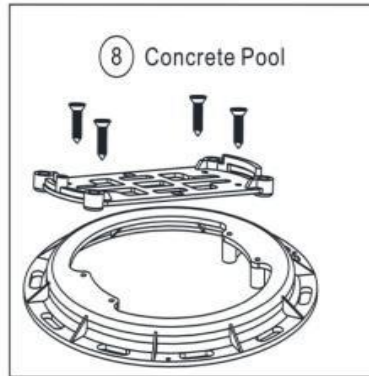

E-LUMEN REPLACEMENT PARTS

Parts of E-Lumen Models: E-Lumen252/ Elumen441/ E-Lumen531

[Back to Table of Content](#)

KEY NO.	POOLSPA CODES	PART NO.	DESCRIPTIONS	PIECE (S) REQUIRED	RETAIL PRICE 2025
1	21110510005	03011321	M5*20 Screw (316#)	1	80.00
2	21110510010	01040205	Transparent Face Plate	1	1,760.00
3	21110510015	01051256	Face Plate	1	1,100.00
4	21130510085	89045528	UltraThin LED Panel 20W/12V for 252 LED (Warm white)	1	5,900.00
4	21130510090	89045529	UltraThin LED Panel 20W/12V for 252 LED (Cool white)	1	5,900.00
4	21130510095	89045530	UltraThin LED Panel 20W/12V for 252 LED (RGB)	1	5,900.00
4	21100510435	89045531	UltraThin LED Panel 20W/12V for 252 LED (Single blue)	1	5,900.00
4	21130510100	89045522	UltraThin LED Panel 35W/12V for 441 LED (Warm white)	1	6,900.00
4	21130510105	89045513	UltraThin LED Panel 35W/12V for 441 LED (Cool white)	1	6,900.00
4	21130510110	89045514	UltraThin LED Panel 35W/12V for 441 LED (RGB)	1	6,900.00
4	21110510895	89045523	UltraThin LED Panel 35W/12V for 441 LED (Single blue)	1	6,900.00
4	21130510115	89045524	UltraThin LED Panel 50W/12V for 531 LED (Warm white)	1	8,500.00
4	21130510120	89045526	UltraThin LED Panel 50W/12V for 531 LED (Cool white)	1	8,500.00
4	21130510125	89045527	UltraThin LED Panel 50W/12V for 531 LED (RGB)	1	8,500.00
4	21110510900	89045525	UltraThin LED Panel 50W/12V for 531 LED (Single blue)	1	8,500.00
5	21110510020	01050100	Knot	4	280.00
6	21110510025	01110028	Pressing Fitting	1	150.00
7	21110510030	03011307	M4*12 Screw	4	80.00
8	21110510035	89040203	Fitting for concrete pool	1	660.00
9	21110510040	89045517	Fitting for vinyl pool	1	660.00