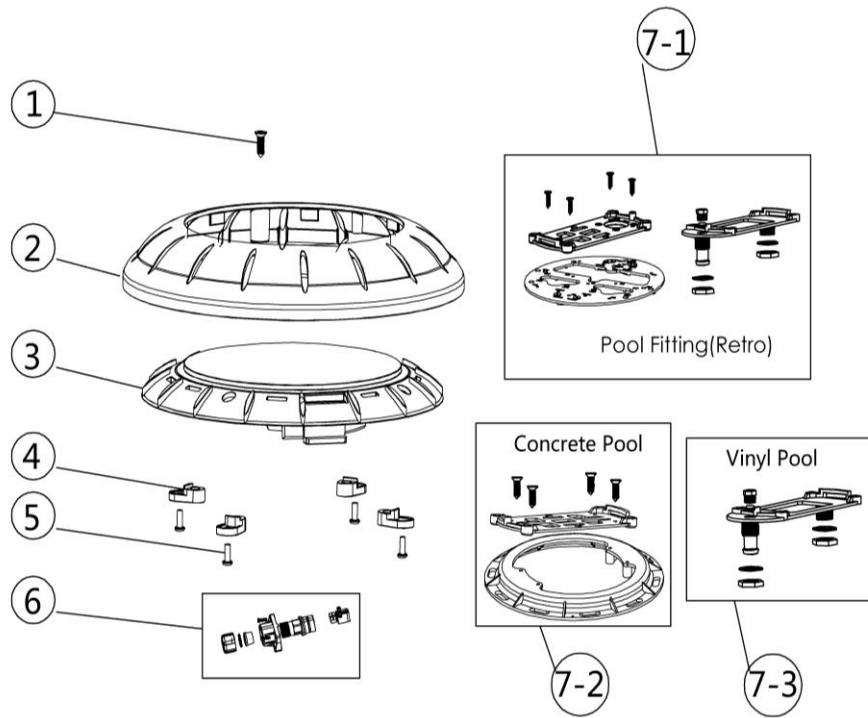

E-Lumen X - QUARTZ Underwater Lights REPLACEMENT PARTS

Parts of E-Lumen Models: E-Lumen X - QUARTZ

[Back to Table of Content](#)

KEY NO.	POOLSPA CODES	PART NO.	DESCRIPTIONS	PIECE (S) REQUIRED	RETAIL PRICE 2025
1	21110510445	03011058	Screw M5*25(316)	1	70.00
2	21110511090	440256797W	White Plastic Lid	1	770.00
2	21110510790	440256797G	Gray Plastic Lid	1	770.00
2	21110511085	440256797B	Blue Plastic Lid	1	770.00
2	21110510800	440536797	Stainless Steel Lid	1	2,100.00
2	21110510835	440256797T	Transparent Face Ring	1	770.00
3	21110510805	E042601	20 LEDs Panel 25W Color	1	9,900.00
4	21110510810	440526797	Fastener	4	260.00
5	21110510160	03011364	M4*12 Flat head self-tapping screw	4	70.00
6	21110510815	E042602	Retro-fit Connector	1	1,100.00
6	21110510820	E042604	Connector (cable version, not include cable)	1	1,100.00
6	21110510825	105107163	Cable	1	1,100.00
7-1	21110510830	E042603	Retrofit Pool Fitting	1	1,100.00
7-2	21110510035	89040203	Fitting for concrete pool	1	660.00
7-3	21110510040	89045517	Fitting for vinyl pool	1	660.00