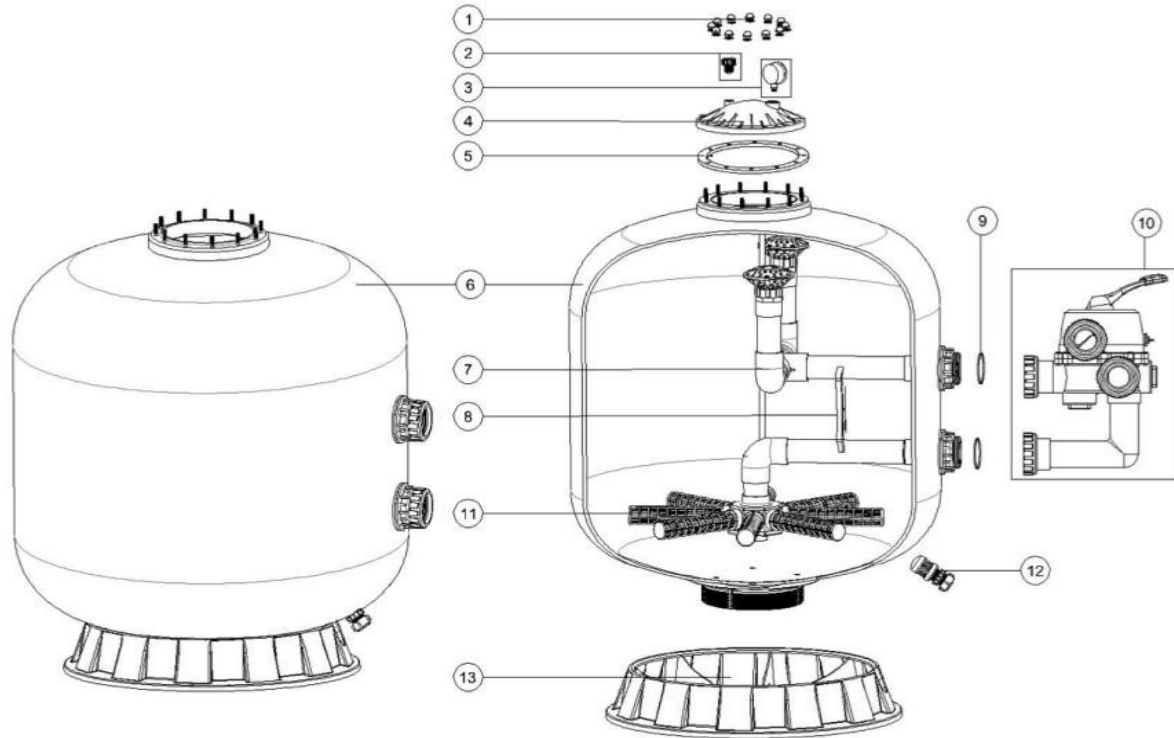

S SERIES FILTERS REPLACEMENT PARTS

Parts of S SERIES Models: S700B/S800/ S900

[Back to Table of Content](#)

KEY NO.	POOLSPA CODES	PART NO.	DESCRIPTIONS	PIECE (S) REQUIRED	RETAIL PRICE 2025
1	20320511200	89010601	Nut with washer	12	150.00
2	20320510145	89010701	Air Release Valve with Oring	1	260.00
3	20320511025	06011032	Maximum 40PSI Indication, Stainless Steel Casing	1	990.00
	2120590074-05	06021002	Maximum 40PSI Indication, Plastic Casing	1	690.00
4	20320510380	01172005	Lid (Grey Colour)	1	1,540.00
5	20320510250	02011126	Filter Neck Gasket	1	550.00
6	20320510385	89011202	S700B Filter Tank	1	-
6	20320510390	89011208	Filter Tank with Base for S800	1	-
6	20320510395	89011209	Filter Tank with Base for S900	1	-
7	20320510400	89011203	The Inner Tank System for S700 (B)	1	4,070.00
7	20320510405	89011210	The Inner Tank System for S800	1	4,950.00
7	20320510410	89011211	The Inner Tank System for S900	1	5,280.00
7	20320510411	E011106	The Inner Tank System for S900 - Year2022	1	5,280.00
8	20320510415	01111090	2.0" Tank System Support	1	280.00
9	20320510420	02011127	O-Ring for Inlet & Outlet	2	150.00
10		88280813W	6 Way 2" Valve with Piping Kit, 2" union set x 3 and pressure gauge (White)	1	Refer to price list
11	20320510120	01172010	Laterals (185mm)	8	250.00
11	20320510305	01172011	Laterals (233mm)	8	250.00
12	20320511190	89010107	Water Drain Set	1	450.00
13	20320510135	01111062	21-28inch Filter Base	1	1,980.00
13	20320510320	01112038	32-40 inch Filter Base	1	3,200.00
13	20320510321	4104020763	32-40 inch Filter Base - Year2022	1	3,200.00

Notes: 11* 01172010 laterals (185mm) is for S700B

11* 01172011 laterals (233mm) is for S800 & S900