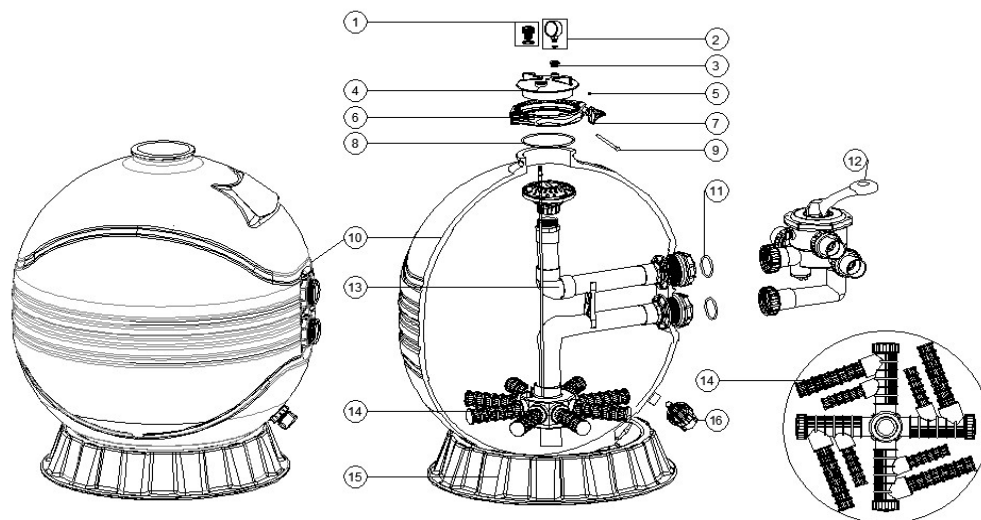

MAX FLOW SERIES FILTER REPLACEMENT PARTS

Parts of MAX FLOW SERIES Models: MFS17/ MFS20/ MFS24/ MFS27A/ MFS31A

[Back to Table of Content](#)

KEY NO.	POOLSPA CODES	PART NO.	DESCRIPTIONS	PIECE (S) REQUIRED	RETAIL PRICE 2025
1	20320510145	89010701	Air Release Valve with Oring	1	260.00
2	20320511025	06011032	Maximum 40PSI Indication, Stainless Steel Casing	1	990.00
	2120590074-05	06021002	Maximum 40PSI Indication, Plastic Casing	1	690.00
3	20320511305	E190109	Connector for Pressure Gauge/Stopper	1	80.00
4	20320510150	01201022	Lid (Transparent)	1	1,430.00
5	20320510015	03021035	M6 Nut	1	150.00
6	20320510020	89012512	Clamp Kit	1	1,430.00
7	20320510025	01111101	Star-Shaped Nut	1	150.00
8	20320510035	02010007	O-Ring	1	280.00
9	20320510030	112000017	M6×110mm Screws	1	290.00
10	20320511045	89012606	17" Tank Assembly	1	-
10	20320510160	89012607	20" Tank Assembly	1	-
10	20320510165	89012608	24" Tank Assembly	1	-
10	20320511060	89012609	27" Tank Assembly for MFS27A	1	-
10	20320510175-1	89012620	27" Tank Assembly for MFS27	1	-
10	20320510180	89012610	31" Tank Assembly for MFS31A	1	-
10	20320510185-1	89012621	31" Tank Assembly for MFS31	1	-
10	20320510190	89012622	35" Tank Assembly	2	-
11	20320510195	02011003	O-Ring for 1.5" Adaptor	2	150.00
11	20320510201	111202472	O-Ring for 2" Connector	1	150.00
12*		88280805	1.5" Side Mount Valve (Black or White Colour) for MFS17/MFS20/MFS24/MFS27A/MFS31A	1	Refer to price list
12*		88280812B	2" Side Mount Valve (Black or White Colour) for MFS27/MFS31/MFS35	1	Refer to price list
13	20320510205	89012601	The Inner Tank System for MFS17	1	2,420.00
13	20320510210	89012602	The Inner Tank System for MFS20	1	2,420.00
13	20320510215	89012603	The Inner Tank System for MFS24	1	2,530.00
13	20320510220	89012604	The Inner Tank System for MFS27A	1	2,970.00
13	20320510225	89012605	The Inner Tank System for MFS31A	1	4,070.00
13	20320510230	89012617	The Inner Tank System for MFS27	1	5,060.00
13	20320510235	89012618	The Inner Tank System for MFS31	1	6,050.00
13	20320510240	89012619	The Inner Tank System for MFS35	*	6,270.00
14	20320510110	01172007	Laterals (115mm)	*	150.00
14	20320510115	01172008	Laterals (126mm)	*	150.00
14	20320510120	01172010	Laterals (185mm)	1	250.00
15	20320510130	01111059	16-21inch Filter Base	1	840.00
15	20320510135	01111062	21-28inch Filter Base	1	1,980.00
15	20320510140	01112037	31-35inch Filter Base	1	2,420.00
16	20320510125	89011601	Water Drain Set	1	420.00