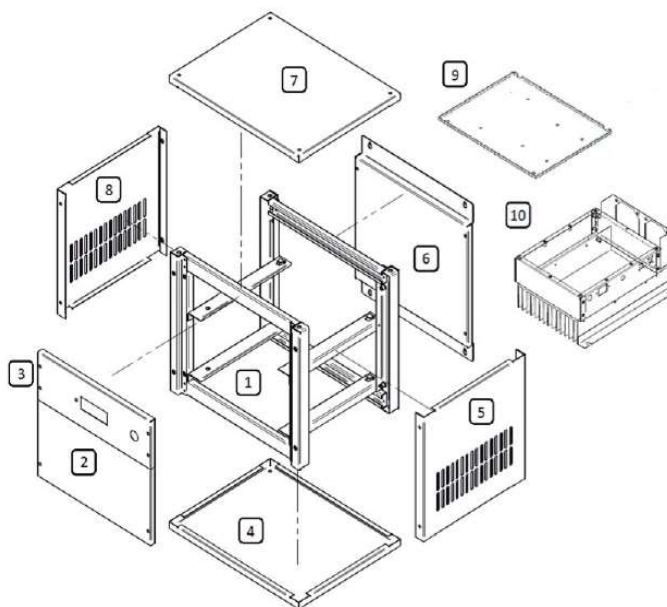

"BSV" SALT CHLORINATOR REPLACEMENT PARTS

Parts of Model PRO (PRO 200)

PART NO.	POOLSPA CODES	REFERENCES	DESCRIPTIONS	RETAIL PRICE 2025
1	20900210405	RACK-PRO200G-A	Structure Box	Please check with sale assistant
2	20900210410	RACK-PRO200G-B	Frontal Cover	
3	20900210415	RACK-PRO200G-D	Upper Cover	
4	20900210420	RACK-PRO200G-E	Back Cover	
5	20900210425	RACK-PRO200G-F	Left Side Cover	
6	20900210430	RACK-PRO200G-G	Right Side Cover	
7	20900210435	FONTRAL PRO	Control Part	
8	20900210440	PCPRO	Electrical Part	
9	20900210445	FC250G	Switch Mode Power Supply	