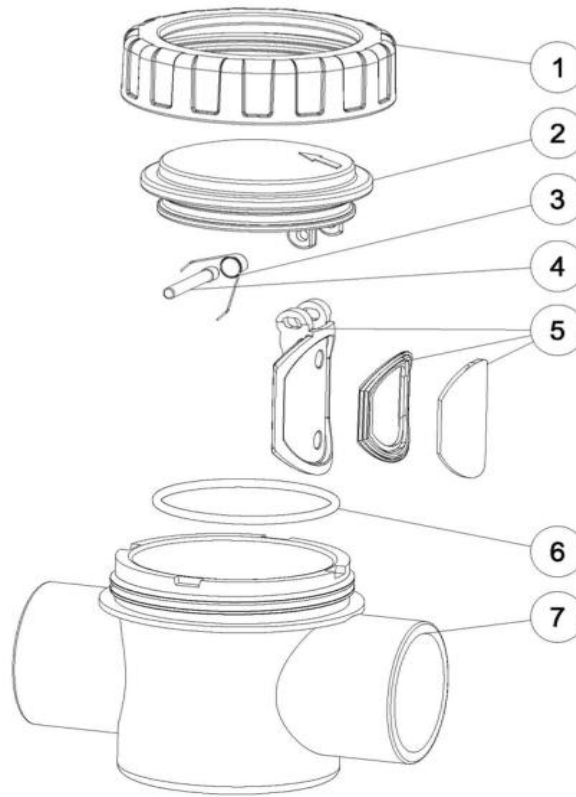

V50-1 CHECK VALVE REPLACEMENT PARTS

Parts of V50-1 Check Valve Models: V50-1(E)/ V50-1(A)

[Back to Table of Content](#)

KEY NO.	POOLSPA CODES	PART NO.	DESCRIPTIONS	PIECE (S) REQUIRED	RETAIL PRICE 2024
1	22120510080	01021124	Nut	1	280.00
2	22120510140	01040001	Cover for Valve	1	350.00
3	22120510125	03014021	Spring	1	80.00
4	22120510130	01021119	Shaft	1	80.00
5	22120510150	89460301	Flapper assembly	1	150.00
6	22120510095	02011202	O-ring	1	150.00
7	22120510100	01173011	2 port valve housing (Metric)	1	1,100.00
7	22120510105	01170050	2 port valve housing (Imperial)	1	1,100.00