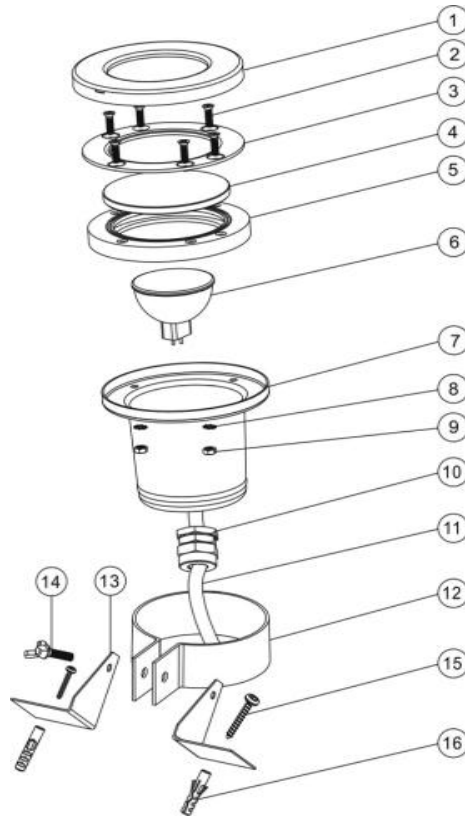

Parts of Fountain Light Models: UL-F20A / LED-F20A

[Back to Table of Content](#)

KEY NO.	POOLSPA CODES	PART NO.	DESCRIPTIONS	PIECE (S) REQUIRED	RETAIL PRICE 2024
1	21110510590	03017055	Face Plate	1	660.00
2	21110510595	03011168	M4*20 Screw	4	80.00
3	21110510600	03017054	Face Ring	1	660.00
4	21110510605	87012009	Lights Lens	1	660.00
5	21110510610	02021038	Waterproof Washer	1	440.00
6	21110511020	04011001	MR16 Halogen Lamp 12V/20W	1	150.00
6	21110511025	04011016	MR16 (18 Bulbs) LED 12V/1W Panel (Automatic Colour Change)	1	790.00
6	21110511030	04011015	MR16 (18 Bulbs) LED 12V/1W Panel (White-Colour)	1	790.00
7	21110510645	89044301	Light Encasing	1	2,100.00
8	21110510620	03012020	M4 Washer	4	80.00
9	21110511130	03013004	M4 Nut	4	80.00
10	21110510630	89044302	Waterproof Fittings for Cable	1	1,540.00
11	21110510145	04013004	2.5M Cable	1	880.00
12	21110510650	03017056	S.S Hoop	1	330.00
13	21110510655	89044303	Body Stand	1	220.00
14	21110510660	03011087	M5 X 17 Star Screw	1	80.00
15	21110510665	03011023	M5*35 Round Head Tapping Screws for Vinyl Pool	2	80.00
16	21110510670	87013019	Plastic Wall Fitting for Screw	2	60.00