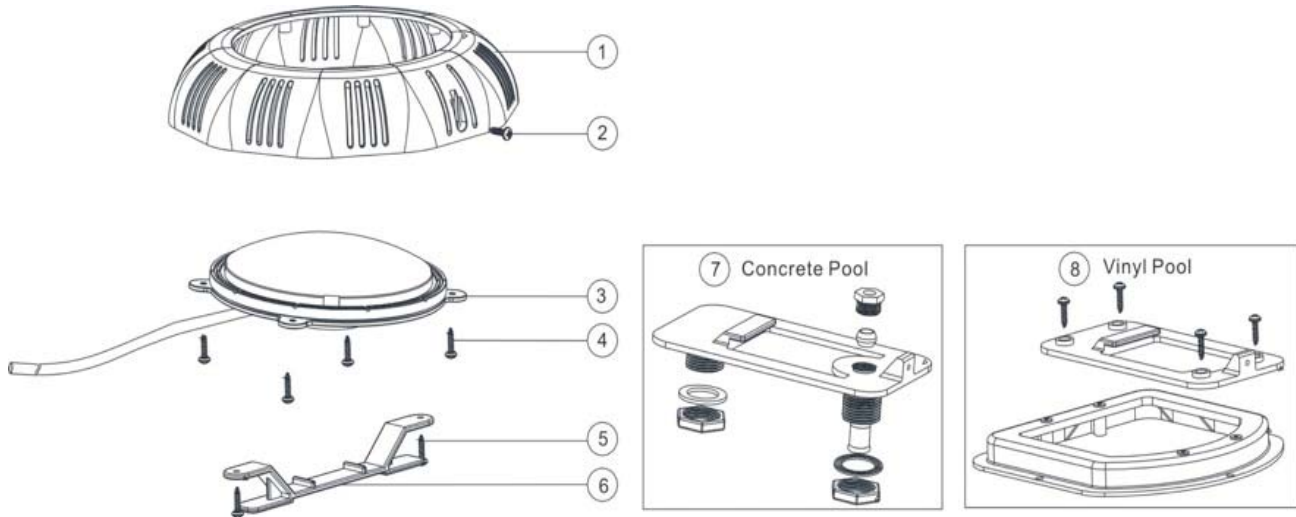

LED-TP100 UNDERWATER LIGHTS REPLACEMENT PARTS

Parts of LED-TP Models: LED-TP100 (Vinyl pool & Concrete Pool)

[Back to Table of Content](#)

KEY NO.	POOLSPA CODES	PART NO.	DESCRIPTIONS	PIECE (S) REQUIRED	RETAIL PRICE 2024
1	21110510155	01050119	Lights Face plate	1	660.00
2	21110510160	03011364	M4*12 Screw	1	70.00
3	21130510060	04011109	Bulb plate 12V/8W 198LEDs For white Colour Only	1	3,900.00
3	21130510055	04011110	Bulb plate 12V/8W 198LEDs For Colour-changing Only	1	3,900.00
3	2032909606	04011113	Bulb plate 12V/8W 198LEDs For Blue Colour Only	1	3,900.00
4	21110510160	03011364	M4*12 Screw	2	70.00
5	21110510165	01012005	UL/LED-TP100 Lights Bracket	1	80.00
6	21110510170	03011363	M4*16 Screw	2	80.00
7	21110510175	89040401	UL/LED-TP100 Lights Vinyl pool Fitting	1	440.00
8	21110510180	89040501	LED-TP100 Lights Concrete Pool Fitting	1	440.00