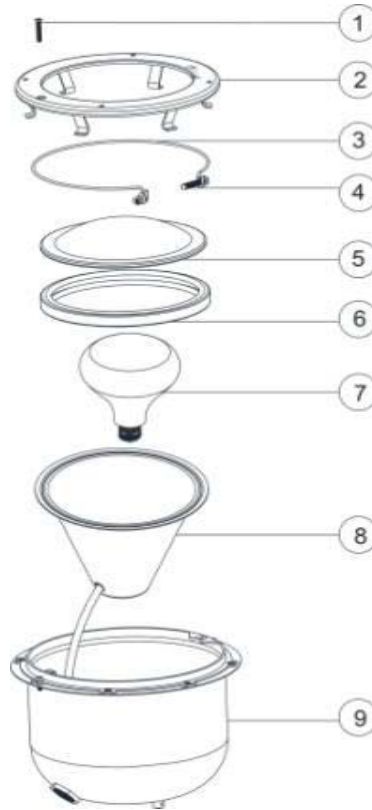

Parts of UL-S Models: UL & LED-S300/ UL & LED-S300-S

[Back to Table of Content](#)

KEY NO.	POOLSPA CODES	PART NO.	DESCRIPTIONS	PIECE (S) REQUIRED	RETAIL PRICE 2024
1	21110510445	03011058	Screw	1	60.00
2	21110510450	03017021	Face Ring Assembly For UL-S300 Lights	1	2,590.00
3	21110510455	03017018	Wire With Nut For UL-S300 Lights	1	440.00
4	21110510460	03011134	M6*50 Bolt for Wire	1	170.00
5	21110510465	87012004	Lens For UL-S300 Lights	1	2,530.00
6	21110510470	02021019	Waterproof washer For UL-S300 Lights	1	880.00
7	21110510795	E041505	E27 Light bulb for S300/C300 (White)	1	1,200.00
7	21110510785	04011035	E27 252 LEDs bulb for S300/C300 (White)	1	11,500.00
7	21110511110	04011046	E27 252 LEDs bulb for S300/C300 (Auto Colour Change)	1	11,500.00
8	21110510475	89040701	Light Encasing with 2.5m cable For UL-S300	1	5,800.00
9	21110510935	88043605	Stainless Steel Lights Niche For UL-S300	1	6,900.00

Notes: UL-S300 is underwater light with stainless steel niche.

UL-S300L is underwater light only without any niche.