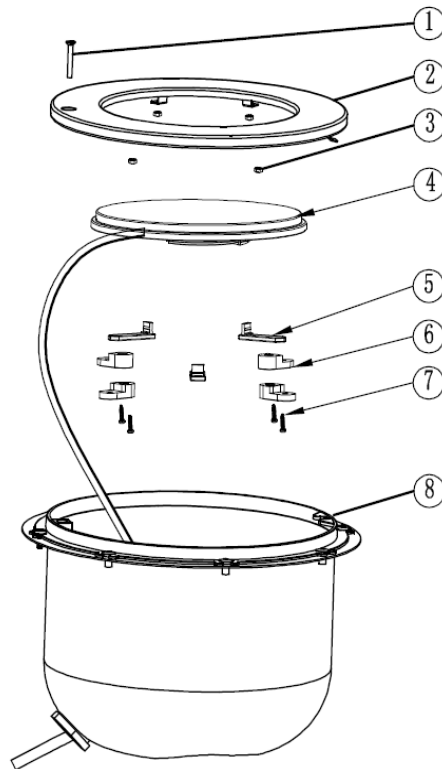

# EL-S300 UNDERWATER LIGHT REPLACEMENT PARTS

## Parts of E-Lumen Models: EL-S300

[Back to Table of Content](#)

KEY NO.	POOLSPA CODES	PART NO.	DESCRIPTIONS	PIECE (S) REQUIRED	RETAIL PRICE 2024
1	21110510445	03011058	Screw	1	60.00
2	21110510925	03017112	Face Ring Assembly (#304)	1	3,100.00
2	21110510930	03017116	Face Ring Assembly (#316)	1	3,300.00
3	21110510625	03013004	Hexagonal Nut (M4)	4	80.00
4	21130510085	89045528	UltraThin LED panel 20W/12V 252 leds warm white	1	5,900.00
4	21130510090	89045529	UltraThin LED panel 20W/12V 252 leds cool white	1	5,900.00
4	21130510095	89045530	UltraThin LED panel 20W/12V 252 leds RGB	1	5,900.00
4	21100510435	89045531	UltraThin LED panel 20W/12V 252 leds single blue	1	5,900.00
4	21130510100	89045522	UltraThin LED panel 35W/12V 441 leds warm white	1	6,900.00
4	21130510105	89045513	UltraThin LED panel 35W/12V 441 leds cool white	1	6,900.00
4	21130510110	89045514	UltraThin LED panel 35W/12V 441 leds RGB	1	6,900.00
4	21110510895	89045523	UltraThin LED panel 35W/12V 441 leds single blue	1	6,900.00
4	21130510115	89045524	UltraThin LED panel 50W/12V 531 leds warm white	1	8,500.00
4	21130510120	89045526	UltraThin LED panel 50W/12V 531 leds cool white	1	8,500.00
4	21130510125	89045527	UltraThin LED panel 50W/12V 531 leds RGB	1	8,500.00
4	21110510900	89045525	UltraThin LED panel 50W/12V 531 leds single blue	1	8,500.00
5	21110510020	01050100	Cable Clip	3	220.00
6	21110510025	01110028	Fastener	4	180.00
7	21110511105	03011348	Screw M4*22	4	180.00
8	21110510935	88043605	Stainless Steel Housing for S300	1	Refer to price list