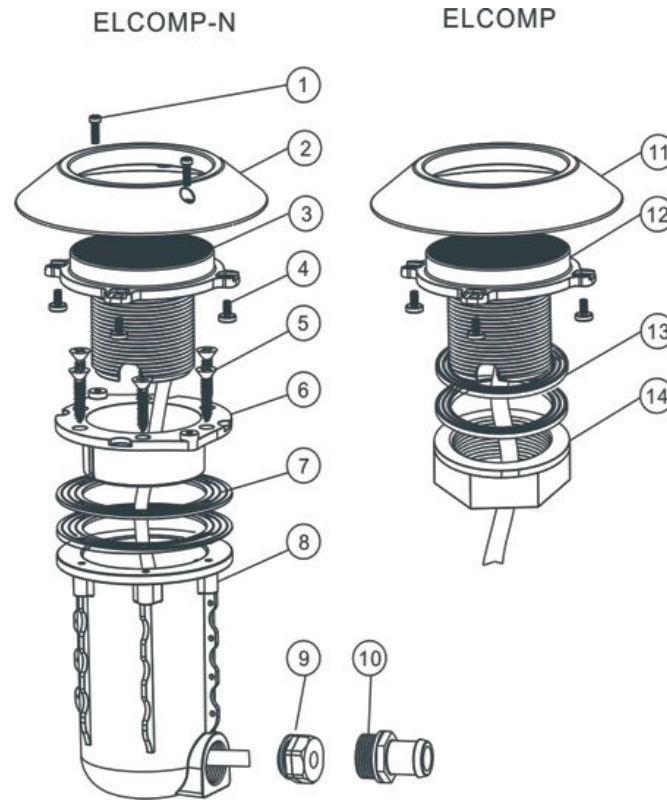

E-LUMEN COMPACT REPLACEMENT PARTS

Parts of E-LUMEN COMPACT Models: ELCOMP/ ELCOMP-N with RGB/ WARM WHITE/ COOL WHITE/ BLUE

[Back to Table of Content](#)

KEY NO.	POOLSPA CODES	PARTNO.	DESCRIPTIONS	PIECE(S) REQUIRED	RETAIL PRICE 2024
1	21110510045	03011338	M4*12 Round Head Tapping Screws for E-Lumen Compact-N	2	80.00
2	21110510050	01050126	Cover for E-Lumen Compact-N	1	440.00
3	21110510765	04011116	LED panel (99 Bulbs) (Cool White) for E-Lumen Compact-N	1	4,900.00
3	21110510770	04011117	LED panel (99 Bulbs) (Automatic Colour change) for E-Lumen Compact-N	1	4,900.00
3	21110510775	04011118	LED panel (99 Bulbs) (Warm White) for E-Lumen Compact-N	1	4,900.00
3	21110510780	04011119	LED panel (99 Bulbs) (Blue colour) for E-Lumen Compact-N	1	4,900.00
4	21110510055	03011354	M4*8 Screw	8	80.00
5	21110510060	03011341	M4*16 Screw for E-Lumen Compact-N	6	80.00
5	21110510065	03011160	M4*25 Screw for E-Lumen Compact-N	6	80.00
6	21110510070	01050143	Light Encasing for E-Lumen Compact-N	1	440.00
7	21110510075	02021089	Gasket for E-Lumen Compact-N	2	280.00
8	21110510080	01050133	Niche for E-Lumen Compact-N	1	1,100.00
9	21110510085	89041604	Water Joint Fittings for E-Lumen Compact-N & TL-1C	1	330.00
10	21110510090	01171106	Joint for Wire & Pipe	1	150.00
11	21110510095	01050134	Cover for E-Lumen Compact	1	440.00
12	21110510905	04011137	LED panel (99 Bulbs) (Cool White) for E-Lumen Compact	1	4,900.00
12	21110510910	04011138	LED panel (99 Bulbs) (Automatic Colour change) for E-Lumen Compact	1	4,900.00
12	21110510915	04011139	LED panel (99 Bulbs) (Warm White) for E-Lumen Compact	1	4,900.00
12	21110510920	04011140	LED panel (99 Bulbs) (Blue colour) for E-Lumen Compact	1	4,900.00
13	21110510100	02021091	Gasket for E-Lumen Compact	2	280.00
14	21110510105	01051141	Nut for E-Lumen Compact	1	280.00