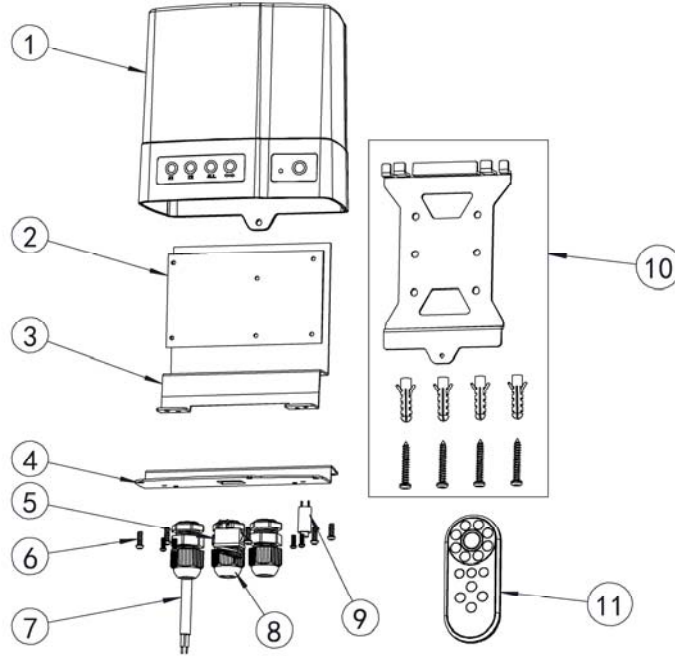

COLOUR TOUCH CONTROL BOX REPLACEMENT PARTS

Parts of Models: 220V / 110V (50/60Hz)

[Table of Content](#)

KEY NO.	POOLSPA CODES	PART NO.	DESCRIPTIONS	PIECE (S) REQUIRED	RETAIL PRICE 2024
1	21110510840	E111101	ColorTouch Control Box suite	1	5,940.00
2	21110510845	E111107	ColorTouch electronic board 220V suite	1	4,800.00
2	21110510850	E111108	ColorTouch electronic board 110V suite	1	4,800.00
3	21110510855	510106781	Internal Plate	1	550.00
4	21110510860	510116781	Bottom Plate	1	550.00
5	21110510865	106176996	Power Switch	1	770.00
6	21110510870	E111102	Screw Suite	1	770.00
7	21110510145	04013004	Two-Core cable for output	2	770.00
7	21110510875	105101306	Three-Core cable for input	1	880.00
8	20810510085	106231416	PG11 Cable Lock	1	770.00
9	21110510880	E111106	Switch for Learn Key	1	880.00
10	21110510885	E111103	Mounting Bracket Suite	1	990.00
11	21110510890	106697000	Remote(With Battery)	1	2,310.00