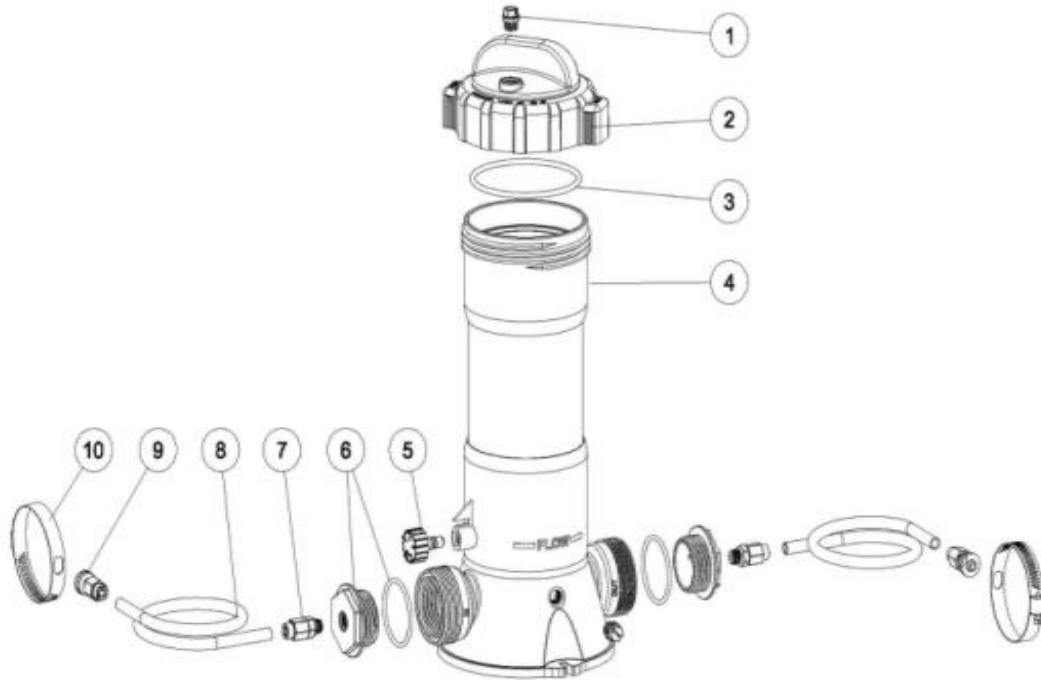

Parts of CL Series Models: CL01A/ CL02A

[Back to Table of Content](#)

KEY NO.	POOLSPA CODES	PART NO.	DESCRIPTIONS	PIECE (S) REQUIRED	RETAIL PRICE 2024
1	21070510005	89440312	Air/ Water Release Valve with O-Ring	2	150.00
2	21070510010	89440204	Lid with Nut	1	660.00
3	21040510050	02080008	O-Ring for Lid	1	560.00
4	21070510015	89440205	CL-01A Feeder Body	1	2,420.00
4	21070510020	89440206	CL-02A Feeder Body	1	3,630.00
5	21070510025	89440202	Dial control valve with O-ring	1	150.00
6	21070510035	89440203	Threaded Plug	2	280.00
7	21070510040	89440208	Hose Connector	2	150.00
8	21070510045	01093017	2.5m Hose (O.D.Φ10)	1	420.00
9	21070510050	89440207	Saddle Fitting Adaptor	2	280.00
10	21070510055	03018153	Hose Clamp	2	420.00