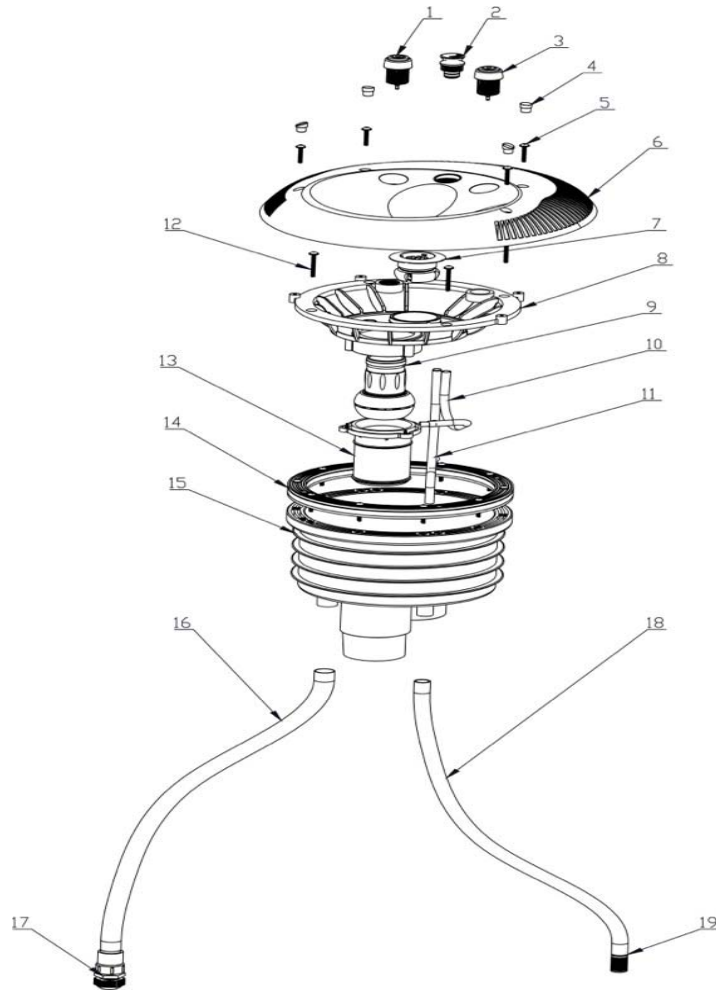

## Parts of EM0055

[Back to Table of Content](#)

KEY NO.	POOLSPA CODES	PART NO.	DESCRIPTIONS	PIECE (S) REQUIRED	RETAIL PRICE 2024
1	21910510270	89090104	Air botton for water pump	1	280.00
2	21910510275	89090105	Air Adjusting	1	280.00
3	21910510280	89090106	Air Button for Water Light	1	150.00
4	21910510285	89090107	Threaded Plug for Lid	1	150.00
5	21910510290	03011345	M5*20mm Screws	4	80.00
6	21910510295	89090108	Lid	1	2,750.00
7	21910510300	88041939	LED spa light 1w, 12v RGB	1	1,870.00
7	21910510305	88041940	LED spa light 1w, 12v white	1	1,870.00
8	21910510310	89090110	Support Frame	1	2,310.00
9	21910510315	89090111	Water Jet	1	660.00
10	21910510320	01093016	D12mm x 8mm x 40mm Air Adjusting Hose	2	280.00
11	21910510325	01093015	D5mm x 3mm x 3M Transparent Hose	2	660.00
12	21110510140	03011320	M6 x 20 Screw (AISI316)	4	80.00
13	21910510330	89090112	Water Jet Fixed Pipe	1	660.00
14	21910510335	89090113	Vinyl Pool Fittings	1	3,080.00
15	21910510360	89090114	Swim Jet Body	1	5,170.00
16	21910510365	89090115	Conduit for Light Cable and Air Hose	1	660.00
17	21910510370	89090116	Cable Grand	1	280.00
18	21910510375	01151380	Exhaust Hose	1	660.00
19	21910510380	89090117	Venting Plug	1	660.00