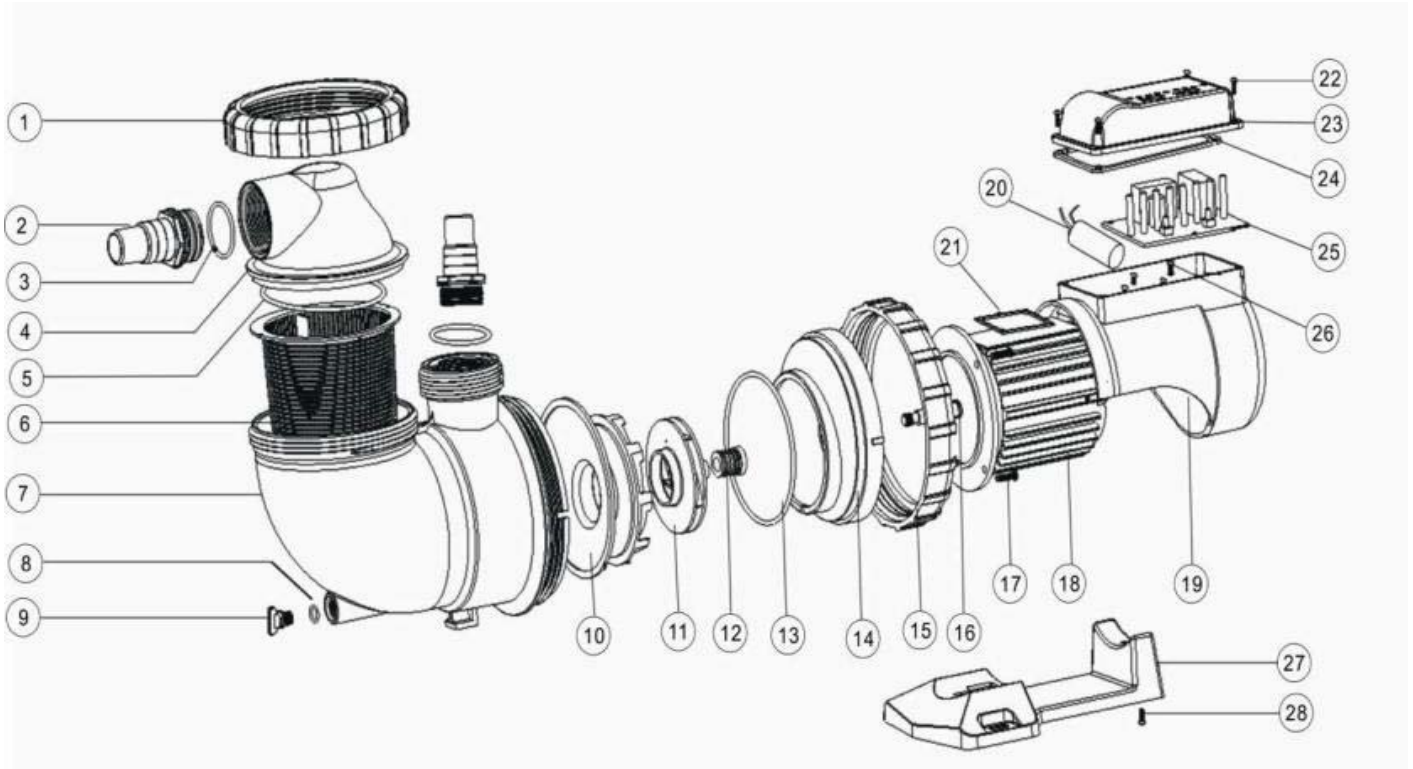

AQUA-MINI SERIES PUMP REPLACEMENT PARTS

Parts of AQUA-MINI Models: AMU012P&TP/ AMU016P&TP/ AMU020P&TP

[Back to Table of Content](#)

KEY NO.	POOLSPA CODES	PART NO.	DESCRIPTIONS	PIECE (S) REQUIRED	RETAIL PRICE 2024
1	20710511165	01021067	Nut for Lid	1	280.00
2*	20650511225	89280105	1.5" Union (Black/ White Colour)	2	540.00
2	20650510140	01013015	1.5"Connector (black)	1	280.00
2	20710511170	01013051	32mm & 38mm Adaptor	2	280.00
3	20320510970	02011104	O-Ring for 1.5" Union	2	150.00
3	20650510135	02020013	O-ring for 1.5" Connector	2	150.00
4	20710511175	01041045	Transparent Lid	1	280.00
5	20710511180	02020049	O-Ring for Lid	1	150.00
6	20710511185	01111104	Basket	1	660.00
7	20710511190	01021070	AMU Pump Body	1	880.00
8	20710511195	02020014	O-Ring for Drain Plug	1	80.00
9	20710511200	01111017	Drain Plug with O'Ring	1	80.00
10	20710511205	01111103	Diffuser	1	280.00
11	20710511210	01311044	Impeller(AMU020TP/AMU020P)(220V/50HZ)	1	280.00
11	20710511215	01311045	Impeller(AMU012/16TP/AMU012/16P)(220V/50HZ/60HZ)	1	280.00
11	20710511220	01311046	Impeller(AMU016/20TP/AMU016/20P)(220V/50HZ/60HZ)	1	280.00
11	20710511225	01311051	Impeller(AMU012TP/AMU012P)(220V/60HZ)	1	280.00
12	20710511230	04015002	1/2" Mechanical Seal	1	440.00
12	20710511231	E022601	1/2" Mechanical Seal	1	440.00
13	20710511235	02020011	O-Ring for Flange	1	150.00
14	20710511240	01021069	Flange	1	440.00
15	20710511245	01021068	Nut for Body	1	280.00
16	20710511015	02011156	Motor Slinger	1	280.00
17	20710511250	03011067	Screw for Flange	4	80.00
18	20710511255	04021202	Motor (AMU012TP/AMU012P/ AMU016TP/ AMU016P) (220V/50HZ)(220V/60HZ)	1	-

Notes: 2. 89280105B is 1.5" Union in Black Colour
2. 89280105W 1.5" Union in White Colour