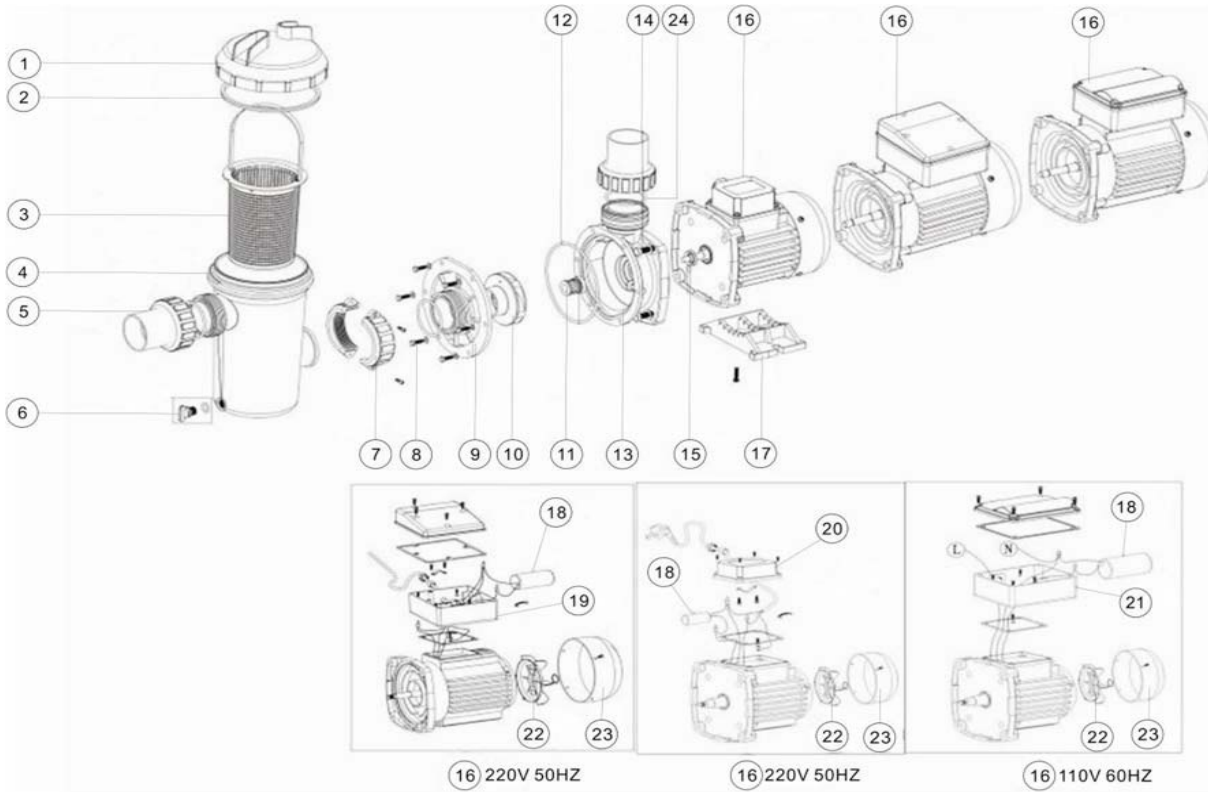

# SD SERIES PUMP REPLACEMENT PARTS

Parts of SD Models: SD020/ SD033/ SD050/ SD075/ SD100/ SD120

[Back to Table of Content](#)

KEY NO.	POOLSPA CODES	PART NO.	DESCRIPTIONS	PIECE (S) REQUIRED	RETAIL PRICE 2024
1	20710510730	01041043	Transparent Lid	1	660.00
2	20710510735	02021088	O-Ring for Lid	1	280.00
3	20710512285	89021701	Basket with Handle	1	280.00
3	20710512286	E021701	Basket with Handle - Year2022	1	280.00
4	20710512290	01021061	SD Pump Pre-Filter	1	1,540.00
5*	2065051225	89280105	1.5" Union (Black/ White Colour)	2	540.00
6	20650510180	89021307	Drain Plug With O-Ring	1	150.00
7	20710512295	89022102	Inter-locking Nut with Screw	1	280.00
8	20710512300	03011213	M5 x 16 Screw for Pump Front	6	280.00
9	20710512305	01021046	ST SD Pump Body Cover	1	440.00
10	20710510955	01311015	Impeller SD020/SD50/SQ20/SQ50/SS20/SS50/ST20/ST50	1	770.00
10	20710510960	01311016	Impeller SD33/SD75/SQ33/SQ75/SS33/SS75/ST33/ST75	1	770.00
10	20710510965	01311017	Impeller SD050/SD100/SQ050/SQ100/SS050/SS100/ST050	1	770.00
10	20710510970	01311018	Impeller SD075/SD120/SQ075/SQ120/SS075/SS120/ST075	1	770.00
10	20710510975	01311019	Impeller SD100/SQ100/SS100/ST100(220V/50HZ)	1	770.00
10	20710510950	01311014	Impeller SS120(220V/50HZ)	1	770.00
10	20710510980	01311023	Impeller SD020/SQ020/SS020/ST020(220V,110V/60HZ)	1	770.00
10	20710510985	01311024	Impeller SD033/SQ033/SS033/ST033(220V,110V/60HZ)	1	770.00
11	20710510995	E020302	1/2" Mechanical Seal	1	880.00
12	20710512315	02011076	O-Ring for Pump Body	1	150.00
13	20710512320	01021024	SD SQ ST Pump Body	1	1,090.00
14	20710512325	89022104	M8*25 Screw with Washer for Motor	4	290.00
15	20710511015	02011156	Motor Slinger	1	280.00
16	20710511025	89022109	Motor SD020/SQ020/SS020/ST020(220V/50HZ)	1	-

Notes: 5\* 89280105B is 1.5" Union in Black Colour and 89280105W is 1.5" Union in White Colour