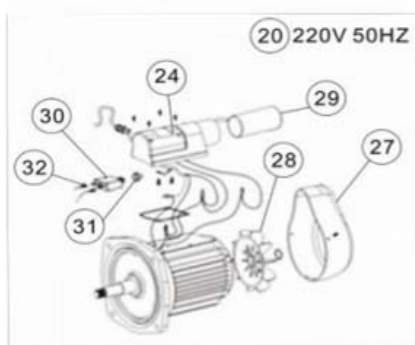

Parts of SB Models: SB10/ SB15/ SB20/ SB30

[Back to Table of Content](#)

KEY NO.	POOLSPA CODES	PART NO.	DESCRIPTIONS	PIECE (S) REQUIRED	RETAIL PRICE 2024
1	20710510460	01021008	Nut for Lid	1	770.00
2	20710510465	01041022	Transparent Lid	1	660.00
3	20710510470	02010248	O-Ring for Lid	1	280.00
4	20710510475	01111030	Basket	1	660.00
5	20710510480	89021305	Pre-Filter Body	1	3,300.00
6*	20651610030	89280103	2.0" Union (Black/ White Colour)	2	590.00
7	20650510180	89021307	Drain Plug With O-Ring	1	150.00
8	20710510485	02011115	Square Gasket	1	150.00
9	20710510490	03011083	M6 x 30 Screw for Pump Body	4	150.00
10	20710510495	89021308	Pump body for SB,SR	1	5,720.00
11	20710510500	89021309	Screw for Impeller with O-Ring	1	150.00
12	20710510505	02011108	O-Ring for Diffuser	1	150.00
13	20710510510	01111015	Diffuser	1	660.00
14	20710510515	01311001	Impeller SB10 (110V/60HZ) and (220V/60HZ)	1	1,100.00
14	20710510520	01311002	Impeller SB20 (110V/60HZ) and (220V/60HZ)	1	1,100.00
14	20710510525	01311003	Impeller SB/ SR20 (220V/50HZ) and (380V/50HZ)	1	1,100.00
14	20710510530	01311004	Impeller SB/ SR10 (220V/50HZ) and (380V/50HZ)/ SB15 (110V/60HZ) and (220V/60HZ)	1	1,100.00
14	20710510535	01311005	Impeller SB/ SR15 (220V/50HZ) and (380V/50HZ)/ SB30 (110V/60HZ) and (220V/60HZ)	1	1,100.00
14	20710510540	01311006	Impeller SB30 (220V/50HZ) and (380V/50HZ)	1	1,100.00

Note: 6* 89280103B is 2.0 Union in Black Colour

6* 89280103W is 2.0 Union in White Colour