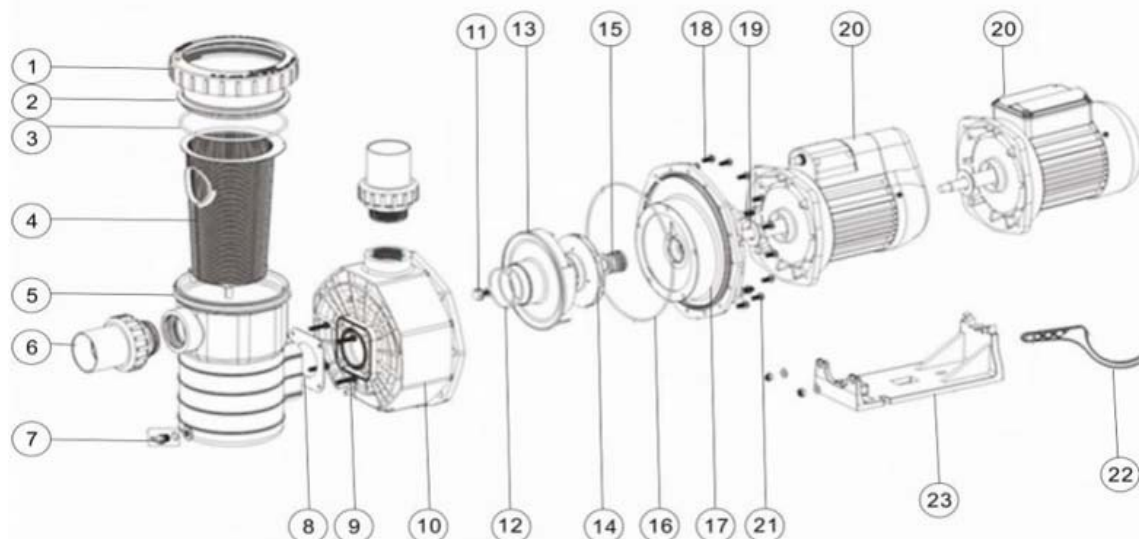

Parts of SB Models: SB10/ SB15/ SB20/ SB30

[Back to Table of Content](#)

KEY NO.	POOLSPA CODES	PART NO.	DESCRIPTIONS	PIECE (S) REQUIRED	RETAIL PRICE 2024
1	20710510460	01021008	Nut for Lid	1	770.00
2	20710510465	01041022	Transparent Lid	1	660.00
3	20710510470	02010248	O-Ring for Lid	1	280.00
4	20710510475	01111030	Basket	1	660.00
5	20710510480	89021305	Pre-Filter Body	1	3,300.00
6*	20651610030	89280103	2.0" Union (Black/ White Colour)	2	590.00
7	20650510180	89021307	Drain Plug With O-Ring	1	150.00
8	20710510485	02011115	Square Gasket	1	150.00
9	20710510490	03011083	M6 x 30 Screw for Pump Body	4	150.00
10	20710510495	89021308	Pump body for SB,SR	1	5,720.00
11	20710510500	89021309	Screw for Impeller with O-Ring	1	150.00
12	20710510505	02011108	O-Ring for Diffuser	1	150.00
13	20710510510	01111015	Diffuser	1	660.00
14	20710510515	01311001	Impeller SB10 (110V/60HZ) and (220V/60HZ)	1	1,100.00
14	20710510520	01311002	Impeller SB20 (110V/60HZ) and (220V/60HZ)	1	1,100.00
14	20710510525	01311003	Impeller SB/ SR20 (220V/50HZ) and (380V/50HZ)	1	1,100.00
14	20710510530	01311004	Impeller SB/ SR10 (220V/50HZ) and (380V/50HZ)/ SB15 (110V/60HZ) and (220V/60HZ)	1	1,100.00
14	20710510535	01311005	Impeller SB/ SR15 (220V/50HZ) and (380V/50HZ)/ SB30 (110V/60HZ) and (220V/60HZ)	1	1,100.00
14	20710510540	01311006	Impeller SB30 (220V/50HZ) and (380V/50HZ)	1	1,100.00

Note: 6* 89280103B is 2.0 Union in Black Colour

6* 89280103W is 2.0 Union in White Colour