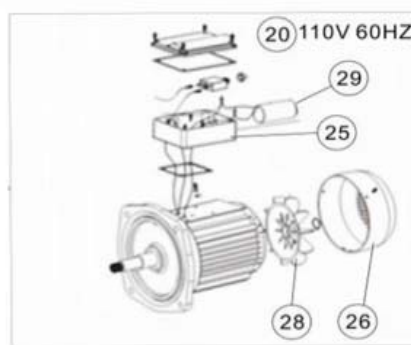

Parts of SB Models: SB10/ SB15/ SB20/ SB30

[Back to Table of Content](#)

KEY NO.	POOLSPA CODES	PART NO.	DESCRIPTIONS	PIECE (S) REQUIRED	RETAIL PRICE 2024
1	20710510460	01021008	Nut for Lid	1	770.00
2	20710510465	01041022	Transparent Lid	1	660.00
3	20710510470	02010248	O-Ring for Lid	1	280.00
4	20710510475	01111030	Basket	1	660.00
5	20710510480	89021305	Pre-Filter Body	1	3,300.00
6*	20651610030	89280103	2.0" Union (Black/ White Colour)	2	590.00
7	20650510180	89021307	Drain Plug With O-Ring	1	150.00
8	20710510485	02011115	Square Gasket	1	150.00
9	20710510490	03011083	M6 x 30 Screw for Pump Body	4	150.00
10	20710510495	89021308	Pump body for SB,SR	1	5,720.00
11	20710510500	89021309	Screw for Impeller with O-Ring	1	150.00
12	20710510505	02011108	O-Ring for Diffuser	1	150.00
13	20710510510	01111015	Diffuser	1	660.00
14	20710510515	01311001	Impeller SB10 (110V/60HZ) and (220V/60HZ)	1	1,100.00
14	20710510520	01311002	Impeller SB20 (110V/60HZ) and (220V/60HZ)	1	1,100.00
14	20710510525	01311003	Impeller SB/ SR20 (220V/50HZ) and (380V/50HZ)	1	1,100.00
14	20710510530	01311004	Impeller SB/ SR10 (220V/50HZ) and (380V/50HZ)/ SB15 (110V/60HZ) and (220V/60HZ)	1	1,100.00
14	20710510535	01311005	Impeller SB/ SR15 (220V/50HZ) and (380V/50HZ)/ SB30 (110V/60HZ) and (220V/60HZ)	1	1,100.00
14	20710510540	01311006	Impeller SB30 (220V/50HZ) and (380V/50HZ)	1	1,100.00

Note: 6* 89280103B is 2.0 Union in Black Colour

6* 89280103W is 2.0 Union in White Colour