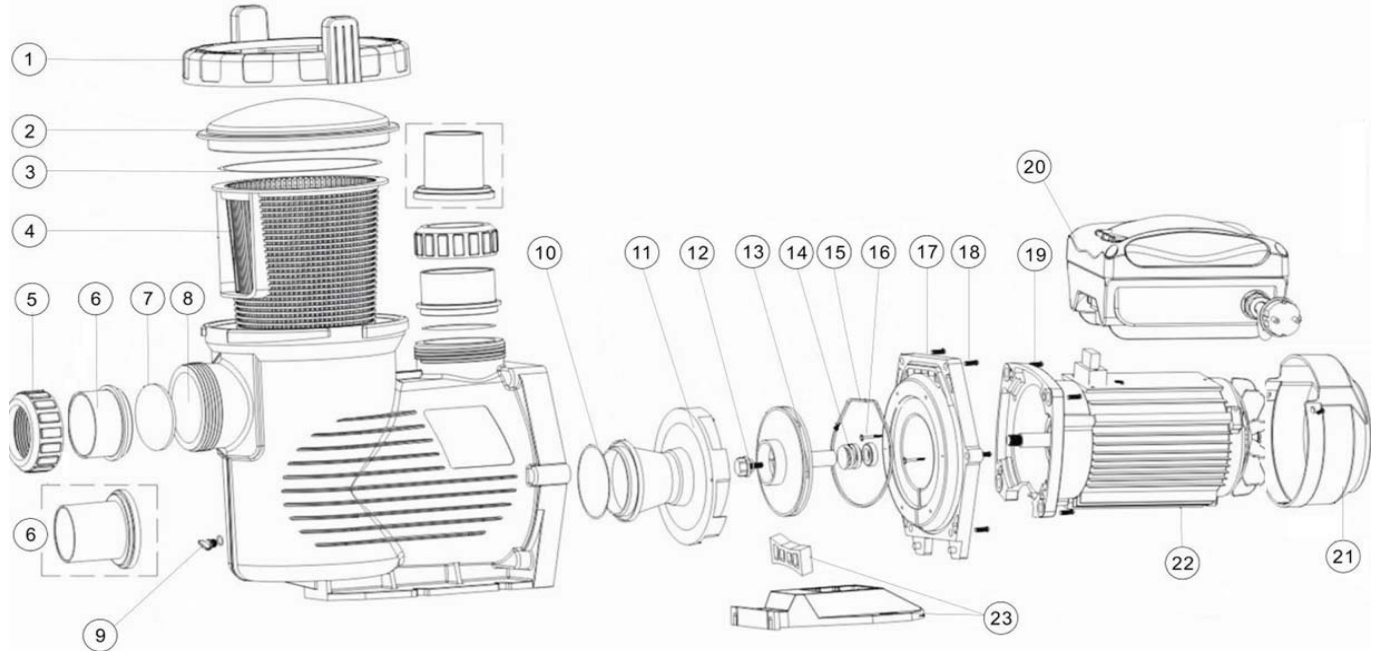

Parts of EPV Models: EPV100/ EPV150/ EPV200/ EPV300

[Back to Table of Content](#)

KEY NO.	POOLSPA CODES	PART NO.	DESCRIPTIONS	PIECE (S) REQUIRED	RETAIL PRICE 2024
1	20710510005	01020016	Nut for Lid	1	1,100.00
2	20710510010	01041049	Transparent Lid	1	1,100.00
3	20710510015	02010042	O-Ring for Lid	1	300.00
4	20710510020	01110024	Basket	1	600.00
5	20650510690	01013147	2.5" Nut for Connector	2	300.00
6	20710510025	01171160	2.0" Union Adaptor	2	300.00
6	20320511420	430300985	2.5" Union Adaptor	3	500.00
7	20650510680	111040024	O-ring D80.5*5.3 * Replac 02010043	2	100.00
8	20710510030	01112087	Pump Body	1	5,800.00
9	20650510180	89021307	Drain Plug With O-Ring	2	150.00
10	20710510035	02010213	O-Ring	1	150.00
11	20710510040	01110025	Diffuser	1	600.00
12	20710510045	89020719	Screw for Impeller with O-Ring	1	300.00
13	20710510050	01311057	Impeller for EPV100	1	Discontinue
13	20710510055	01311058	Impeller For SPV150 & EPV150	1	1,090.00
13	20710510060	01311047	Impeller for EPV200 & SPH100 (50Hz)	1	1,100.00
13	20710510065	01400103	Impeller for EPV300 & SPH150(50Hz)	1	1,100.00
14	20710510070	04015065	3/4"Mechanical seal (EPH/EPV/SPH/SPV)	1	1,200.00
14	20710510071	E020001	3/4"Mechanical seal - Year2022	1	1,100.00
15	20710510075	02010212	O-Ring for Flange	1	300.00
16	20710510080	03011402	M3.5x35 Screw (#316)	2	100.00
17	20710510085	01020017	Flange	1	1,540.00
18	20710510090	89020720	M8 x 35 Screw with Washer for Motor	6	150.00
19	20710510096	112192685	M8 x 30 Screw - Year2022	4	150.00
20	20710512200	89023702	Programmable Controller for EPV150 (without plug)	1	37,000.00
20	20710512205	E023728	Programmable Controller for EPV150-RS485 (without plug)	1	39,000.00
20	20710512210	E023725	Programmable Controller for EPV150-RS485 (Europe plug)	1	39,000.00
20	20710512215	E023727	Programmable Controller for EPV150-RS485-WiFi (without plug)	1	41,000.00
20	20710512220	E023726	Programmable Controller for EPV150-RS485-WiFi (Europe plug)	1	41,000.00