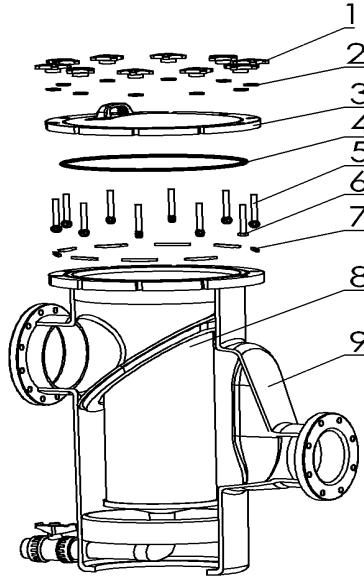

BASKET STRAINER REPLACEMENT PARTS

Parts of MER Series Models: MER150-100S/ MER200-150S/ MER250-200S/ MER300-200S

[Back to Table of Content](#)

KEY NO.	POOLSPA CODES	PARTNO.	DESCRIPTIONS	PIECE(S) REQUIRED	RETAIL PRICE 2024
1	20650511100	550014554	Star Nut	8	400.00
2	20650511105	112000039	Gasket M16x40x6 (304)	8	500.00
3	20650511110	E210412	Lid set for MER150-100S/ 200-150S	1	12,900.00
3	20650511115	E210415	Lid set for MER250-200S/ 300-200S	1	14,900.00
4	20650511120	111010017	Gasket D482xD454x10	1	1,700.00
4	20650511125	111010016	Gasket D537xD509x10.5	1	1,900.00
5	20650511130	112010040	Lifting Screw M16x130	7	900.00
6	20650511135	112010032	Hexagonal Screw M16x130 (316)	1	900.00
6	20650511140	112270617	Gasket M16 (316)	1	200.00
7	20650511145	640086880	Screw Hanger	7	350.00
8	20650511150	640047326	Basket for MER150-100S	1	11,900.00
8	20650511155	640047327	Basket for MER200-150S	1	13,900.00
8	20650511160	640047328	Basket for MER250-200S	1	14,900.00
8	20650511165	640047329	Basket for MER300-200S	1	17,900.00
9	20650511170	E210413	Strainer Set for MER150-100S	1	-
9	20650511175	E210414	Strainer Set for MER200-150S	1	-
9	20650511180	E210416	Strainer Set for MER250-200S	1	-
9	20650511185	E210417	Strainer Set for MER300-200S	1	-