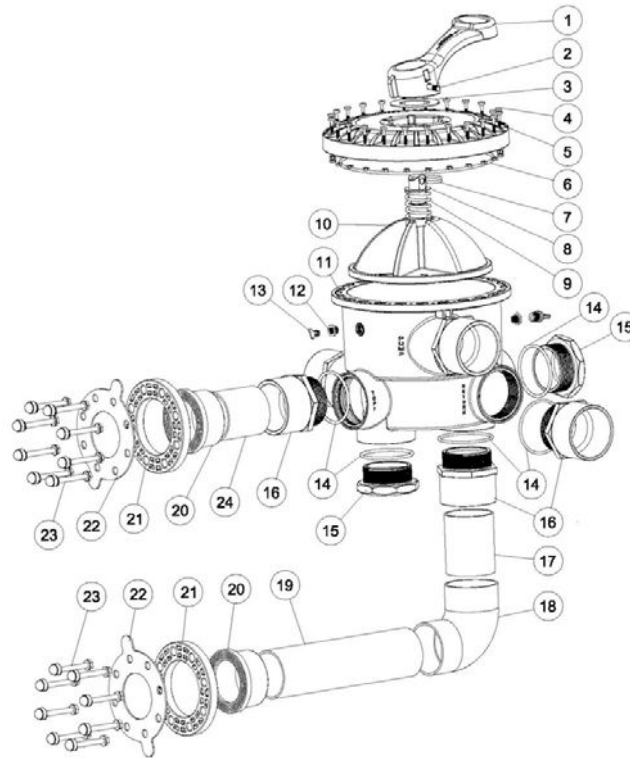

4.0" SIDE MOUNT VALVE 6-WAY REPLACEMENT PARTS

Parts of 4.0" SIDE MOUNT 6-WAY VALVE Models: MPV-15

[Back to Table of Content](#)

| KEY NO. | POOLSPA CODES | PART NO. | DESCRIPTIONS | PIECE (S) REQUIRED | RETAIL PRICE 2024 |
|---------|---------------|-----------|---|--------------------|-------------------|
| 1 | 20650510865 | 01112052 | 4" Handle | 1 | 1,100.00 |
| 2 | 20650510870 | 03018161 | Pin for Handle | 1 | 880.00 |
| 3 | 20650510875 | 01181061 | Washer for Handle | 1 | 80.00 |
| 4 | 20650510880 | 89281205 | M6 x 42 Screw with Nut | 24 | 150.00 |
| 5 | 20650510885 | 01112053 | Standard Lid | 1 | 6,600.00 |
| 6 | 20650510890 | 02010214 | O-Ring for 4" Valve Lid | 1 | 450.00 |
| 7 | 20650510895 | 02010215 | O-Ring for 4" Valve Rotor | 2 | 150.00 |
| 8 | 20650510900 | 01181062 | Washer for Spring | 1 | 80.00 |
| 9 | 20650510905 | 03014023 | Spring | 1 | 700.00 |
| 10 | 20650510910 | 89280808 | 4" Valve Rotor with Spider Gasket | 1 | 3,630.00 |
| 11 | 20650510915 | 01112055 | Bottom Body | 1 | 13,640.00 |
| 12 | 20320511305 | E190109 | Connector for Pressure Gauge/Stopper | 2 | 80.00 |
| 13 | 20650510180 | 89021307 | Drain Plug with O-Ring | 2 | 150.00 |
| 14 | 20650510920 | 02021061 | O-Ring for 4" Side Mount Valve Plug | 7 | 280.00 |
| 15 | 20650510925 | 01112056 | Plug | 2 | 700.00 |
| 16 | 20650510930 | 01150184 | 4" Union | 2 | 2,310.00 |
| 17 | 20650510935 | 01151002M | 4" PVC Tube 140mm | 1 | 450.00 |
| 18 | 20650510940 | 01151032 | Elbow Pipe Imperial 4" | 1 | 2,640.00 |
| 19 | 20650510945 | 01151002L | 4" PVC Tube 410mm | 1 | 1,100.00 |
| 20 | 20650510950 | 01170027 | 4" Union (A) | 2 | 700.00 |
| 21 | 20650510955 | 01170026 | 4" Flange | 2 | 880.00 |
| 22 | 20650510960 | 02041006 | 4" Washer $\phi 214 \times \phi 109 \times 4$ | 2 | 280.00 |
| 23 | 20650510965 | 89281207 | M12 x 100 Screw with Nut | 16 | 280.00 |
| 24 | 20650510970 | 01151002N | 4" PVC Tube 120mm | 1 | 450.00 |