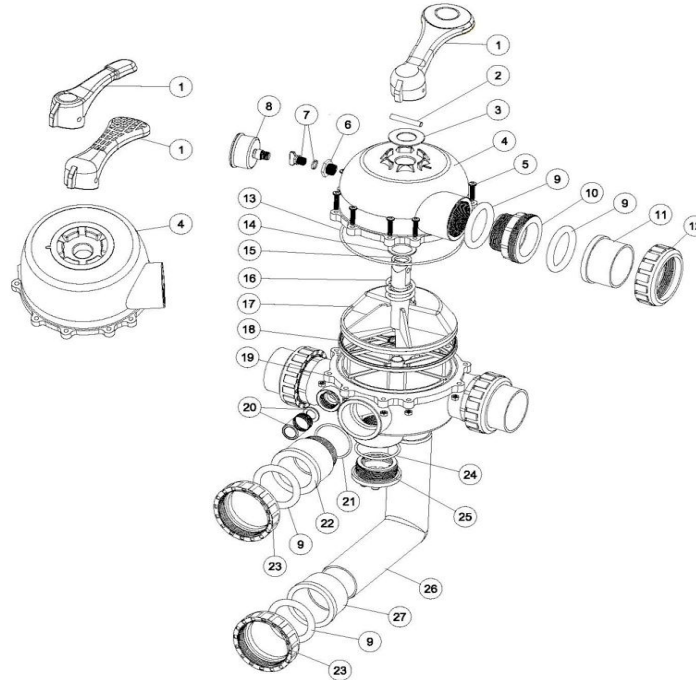

2.0" SIDE MOUNT VALVE 6-WAY REPLACEMENT PARTS

Parts of 2.0" SIDE MOUNT 6-WAY VALVE Models: MPV-04

[Back to Table of Content](#)

| KEY NO. | POOLSPA CODES | PARTNO. | DESCRIPTIONS | PIECE(S) REQUIRED | RETAIL PRICE 2024 |
|---------|---------------|-----------|--|-------------------|-------------------|
| 1 | 20650510025 | 01013003 | Handle (Big) | 1 | 280.00 |
| 1 | 20650510030 | 01013002 | Handle (Small) | 1 | 280.00 |
| 1 | 20650510035 | 01013001 | Handle (Meshy) | 1 | 280.00 |
| 2 | 20650510040 | 03018008 | Pin for Handle | 1 | 150.00 |
| 3 | 20650510045 | 01181001 | Washer for Handle | 1 | 80.00 |
| 4 | 20650510340 | 01013022 | Roundity Lid (Black) | 1 | 1,710.00 |
| 4 | 20650510345 | 01051025 | Roundity Lid (White) | 1 | 1,710.00 |
| 4 | 20650510350 | 01013156 | Squareness Lid (Black) | 1 | 1,710.00 |
| 4 | 20650510355 | 01050123 | Squareness Lid (White) | 1 | 1,710.00 |
| 5 | 20320511365 | E190144 | M6 x 33B Screw with Nut | 10 | 150.00 |
| 6 | 20320511305 | E190109 | Connector for Pressure Gauge/Stopper | 1 | 80.00 |
| 7 | 20650510180 | 89021307 | Drain Plug With O-Ring | 1 | 150.00 |
| 8 | 20320511020 | 06011029 | Maximum 40PSI Indication, Stainless Steel Casing | 1 | 990.00 |
| 9 | 20320510200 | 02020016 | O-Ring for Connector | 8 | 100.00 |
| 9 | 20320510201 | 111202472 | O-Ring for Connector - Year 2022 | 8 | 150.00 |
| 10 | 20650510265 | 01051033 | 2.0" Connector (White) | 3 | 280.00 |
| 11 | 20650510260 | 430300989 | 2.0" Union (Imperial/Metric) | 3 | 280.00 |
| 12 | 20650510275 | 430170991 | 2.0" Union Nut (Black) | 3 | 280.00 |
| 12 | 20650510280 | 01051032 | 2.0" Union Nut (White) | 3 | 280.00 |
| 13 | 20650510360 | 02011009 | O-Ring for 2.0" valve Lid | 1 | 250.00 |
| 14 | 20650510085 | 01181002 | Washer for Spring | 1 | 80.00 |
| 15 | 20650510095 | 02011022 | O-Ring for Valve Rotor | 2 | 150.00 |
| 16 | 20650510215 | 03014014 | Spring for Valve | 1 | 1,430.00 |
| 17 | 20650510225 | 01021002 | 2.0" Valve Rotor | 1 | 550.00 |
| 18 | 20650510230 | 02311003 | Spider Gasket | 1 | 720.00 |
| 19 | 2065051365 | 01013026 | Bottom Body (Black) | 1 | 2,420.00 |
| 19 | 20650510370 | 01051027 | Bottom Body (White) | 1 | 2,420.00 |
| 20 | 20320510245 | 89280104 | Sight Glass with O-Ring | 1 | 150.00 |
| 21 | 20650510375 | 02020018 | O-Ring for Union Tale | 1 | 80.00 |
| 22 | 20650510380 | 01013099 | 2.0" Union Tale (Black) | 1 | 280.00 |