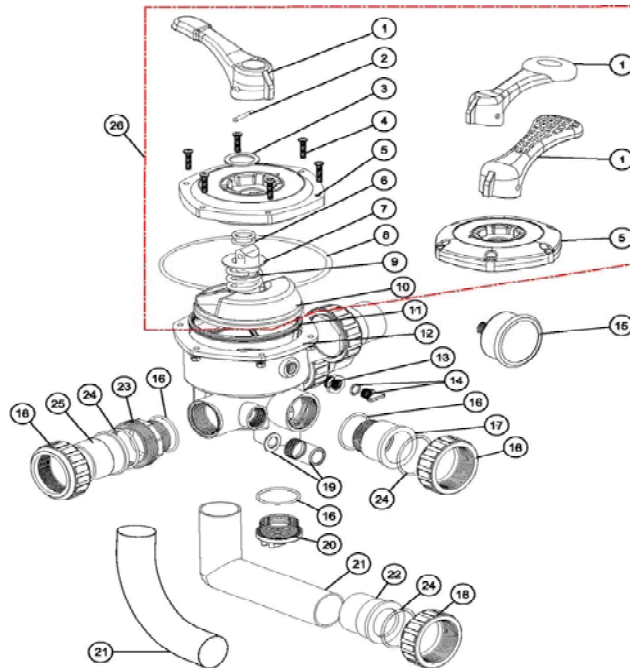

1.5" SIDE MOUNT VALVE 6-WAY REPLACEMENT PARTS

Parts of 1.5" SIDE MOUNT VALVE Models: MPV-03

[Back to Table of Content](#)

KEY NO.	POOLSPA CODES	PART NO.	DESCRIPTIONS	PIECE (S) REQUIRED	RETAIL PRICE 2024
1	20650510030	01013002	Handle (Small)	1	280.00
1	20650510025	01013003	Handle (Big)	1	280.00
1	20650510035	01013001	Handle (Meshy)	1	280.00
2	20650510040	03018008	Pin for Handle	1	150.00
3	20650510045	01181001	Washer for Handle	1	80.00
4	20650510050	89281203	M6 x 25 Screw with Nut for Camber Lid	6	150.00
4	20650510055	89280107	M6 x 30 Screw with Nut for Standard Lid	6	150.00
5	20650510060	01013154	1.5" Top/Side Mount Valve Standard Lid (Black)	1	700.00
5	20650510065	01050121	1.5" Top/Side Mount Valve Standard Lid (White)	1	700.00
5	20650510070	01013005	1.5" Top/Side Mount Valve Camber Lid (Black)	1	700.00
5	20650510075	01051015	1.5" Top/Side Mount Valve Camber Lid (White)	1	700.00
6	20650510095	02011022	O-Ring for Valve Rotor	2	150.00
7	20650510085	01181002	Washer for Spring	1	80.00
8	20650510080	02011002	O-Ring for 1.5" Valve Lid	1	150.00
8	20650510081	111002331	O-Ring for 1.5" Valve Lid - Year2022	1	150.00
9	20650510090	03014001	Spring for 1.5" Top/Side Mount Valve	1	1,430.00
10	20650510100	01021001	1.5" Valve Rotor	1	420.00
11	20650510105	02311002	Spider Gasket	1	500.00
12	20650510285	01051021	Bottom Body (White)	1	1,870.00
12	20650510290	01013009	Bottom Body (Black)	1	1,870.00
13	20320511305	E190109	Connector for Pressure Gauge/Stopper	1	80.00
14	20650510180	89021307	Drain Plug With O-Ring	1	150.00
15	20320511020	06011029	Maximum 40PSI Indication, Stainless Steel Casing	1	990.00
15	20320510005	06021013	Plastic Pressure Gauge with O-ring	1	420.00
16	20650510135	02020013	O-Ring for 1.5"Connector	5	150.00
17	20650510295	01013018	1.5" Union Tale (Black)	1	280.00
17	20650510300	01051022	1.5" Union Tale (White)	1	280.00
18	20650510160	01051014	1.5" Union Nut (White)	5	280.00
18	20650510155	01013017	1.5" Union Nut (Black)	5	280.00