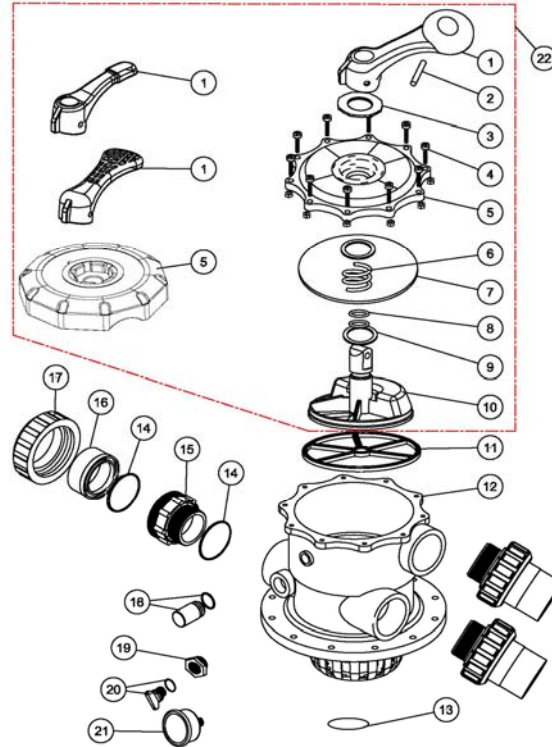

2.0" TOP MOUNT VALVE 6-WAY REPLACEMENT PARTS

Parts of 2.0" TOP MOUNT VALVE Models: MPV-02

[Back to Table of Content](#)

KEY NO.	POOLSPA CODES	PART NO.	DESCRIPTIONS	PIECE (S) REQUIRED	RETAIL PRICE 2024
1	20650510025	01013003	Handle (Big)	1	280.00
1	20650510030	01013002	Handle (Small)	1	280.00
1	20650510035	01013001	Handle (Meshy)	1	280.00
2	20650510040	03018008	Pin for Handle	1	150.00
3	20650510185	01181027	Washer for Handle	1	80.00
4	20320511365	E190144	M6 x 32 Screw with Nut	10	150.00
5	20650510195	01013019	2.0" Top Mount Valve Standard Lid (Black)	1	1,100.00
5	20650510200	01051030	2.0" Top Mount Valve Standard Lid (White)	1	1,100.00
5	20320511370	01013020	2.0" Top Mount Valve Camber Lid (Black)	1	1,100.00
5	20320511375	01051034	2.0" Top Mount Valve Camber Lid (White)	1	1,100.00
6	20650510215	03014014	Spring for Valve	1	1,430.00
7	20650510220	111002340	O-Ring for 2.0" Top Mount Valve Lid	1	280.00
8	20650510095	02011022	O-Ring for Valve Rotor	2	150.00
9	20650510085	01181002	Washer for Spring	2	80.00
10	20650510225	01021002	2.0" Valve Rotor	1	550.00
11	20650510230	02311003	Spider Gasket	1	720.00
12	20320511380	E190220	2.0" Body with Diffuser (Black)	1	3,520.00
12	20320511385	E190219	2.0" Body with Diffuser (White)	1	3,520.00
12	20320511390	E190221	2.0" Body with Diffuser (Black) TMG	1	3,520.00
13	20650510255	02011005	O-Ring for Diffuser	1	80.00
14	20320510200	111202472	O-Ring for Connector	6	150.00
15	20320511395	430240990	2.0" Connector (Black)	3	280.00
15	20650510265	01051033	2.0" Connector (White)	3	280.00
16	20650510260	430300989	2.0" Union (Imperial/Metric)	3	280.00
17	20650510275	430170991	2.0" Union Nut (Black)	3	280.00
17	20650510280	01051032	2.0" Union Nut (White)	3	280.00
18	20320510245	89280104	Sight Glass with O-Ring	1	150.00
19	20320511305	E190109	Connector for Pressure Gauge/Stopper	1	80.00
20	20650510180	89021307	Drain Plug With O-Ring	1	150.00
21	20320511020	06011029	Maximum 40PSI Indication, Stainless Steel Casing	1	990.00
21	20320510005	06021013	Plastic Pressure Gauge with O-ring	1	420.00
22	20650511085	919301014	MPV02 upper part	1	3,520.00