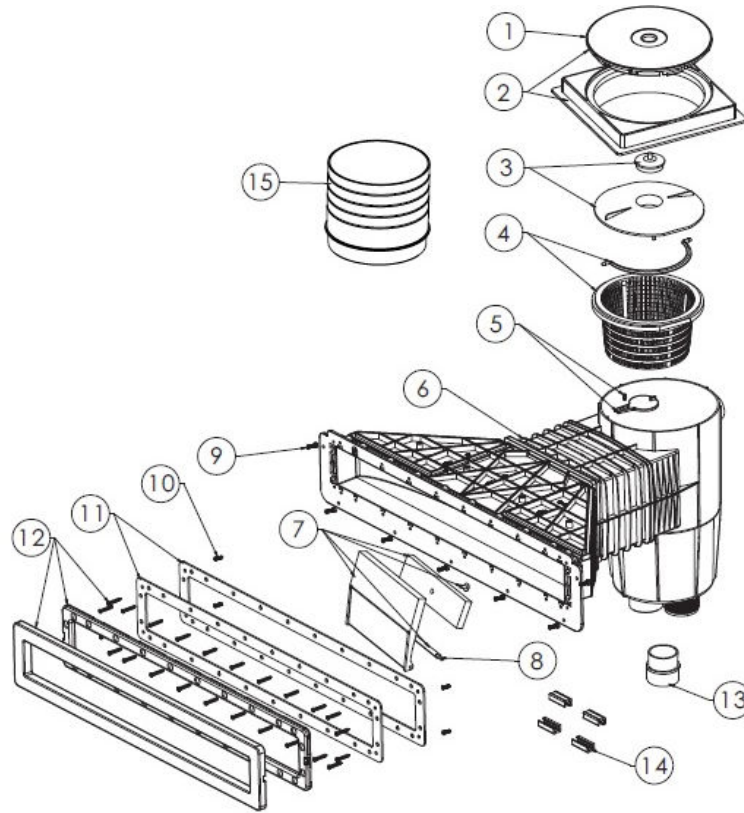

Parts of EM0180TS-SV

[Back to Table of Content](#)

KEY NO.	POOL SPA CODES	PART NO.	DESCRIPTIONS	PIECE(S) REQUIRED	RETAIL PRICE 2024
1	21910510385	01050158	circ ular skimmer lid	1	500.00
2	21910510465	89150701	sq ua re lid and lid fra me	1	600.00
3	21910510470	89150702	va cu um plate with plug	1	300.00
4	21910510475	89150703	skimmer ba ske t	1	400.00
5	21910510480	89150704	ke yhole fla p	1	100.00
6A	21910510485	E161003	EM0180-SV Skimmer body A+B included se alling plate	1	-
6A	21910510490	E161004	EM0180TS-SV Skimmer body A+B included se alling plate	1	-
6B	21910510495	01050167	A body (Use rs glue Skimmer body A+B)	1	-
6B	21910510500	E161005	B body EM0180-SV included se alling plate (Use rs glue Skimmer body A+B)	1	-
6B	21910510505	E161006	B body EM0180TS-SV included se alling plate (Use rs glue Skimmer body A+B)	1	-
7	21910510510	89150713	fla p re ta ining c lip	1	450.00
8	21910510515	01181077	hinge fla p	1	50.00
9	21910510520	E161007	Fla t head screw included nut and washer	7	50.00
10	21910510525	03012105	ro und head Self-tapping screws	4	100.00
11	21910510530	111040082	small skimmer ga ske ts for liner pool	2	550.00
12	21910510535	E161008	EM0180-SV small skimmer fra me	1	850.00
12	21910510540	E161009	EM0180TS-SV small skimmer fra me	1	990.00
13	21910510160	01170009	1.5" Union Co nve rtor (from Me tric to Imperial)	1	200.00
14	21910510545	4101177365	fixe r	4	50.00
15*	21910510550	E160901	Exte nsio n Co lla r	1	400.00