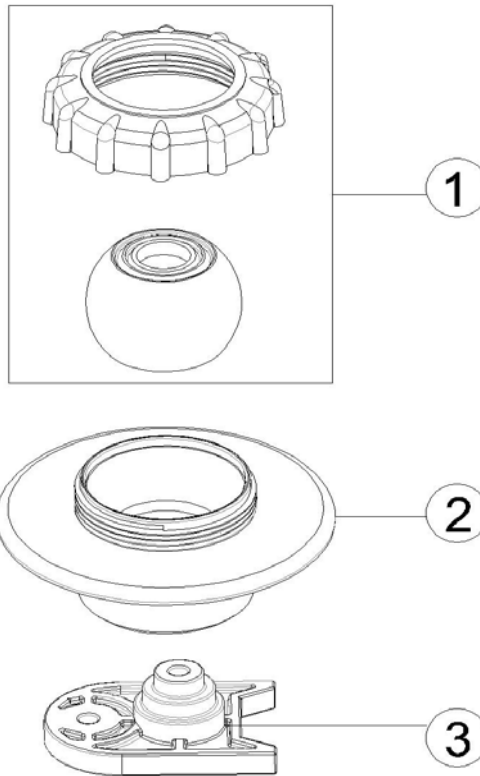

## Parts of EM4408

[Back to Table of Content](#)

KEY NO.	POOLSPA CODES	PARTNO.	DESCRIPTIONS	PIECE(S) REQUIRED	RETAILPRICE 2024
1	21910510395	E161206	Facing and eyeball	1	100.00
2	21910510460	01050181	Body GB32	1	110.00
2	21910510405	01050220	Body BS 1"	1	110.00
3	21910510410	01014172	Nut and eyeball regulator	1	80.00