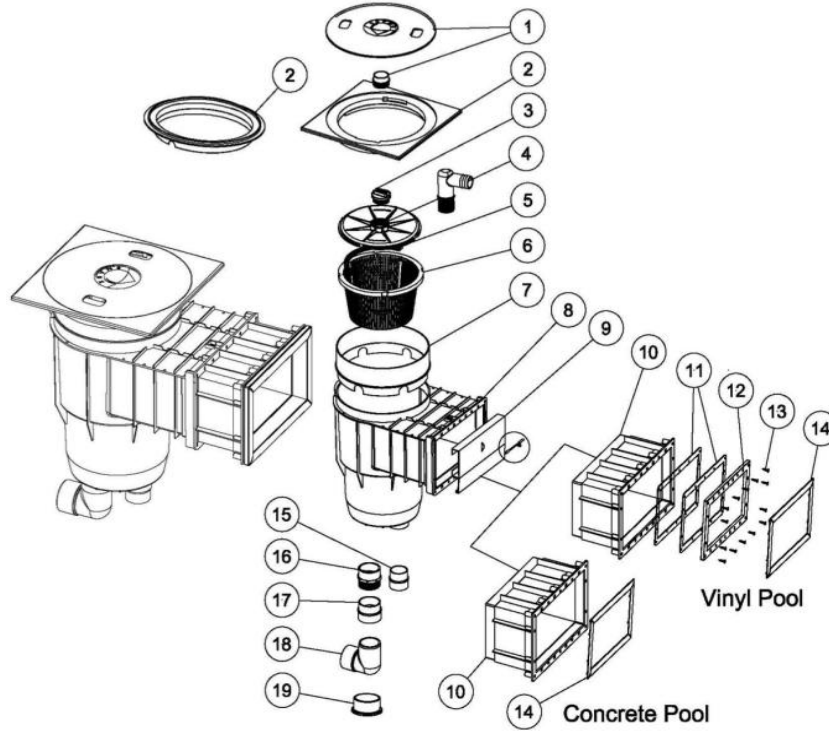

EM0050 HEAVY DUTY SKIMMWE WITH EXTENSION REPLACEMENT PARTS

Parts of EM0050-RC/ EM0050-RV/ EM0050-SC/ EM0050-SV

[Back to Table of Content](#)

KEY NO.	POOLSPA CODES	PARTNO.	DESCRIPTIONS	PIECE(S) REQUIRED	RETAIL PRICE 2024
1	21910510080	89150509	Lid (Blank)	1	1,430.00
1	21910510085	89150509	Lid (Emaux)	1	1,430.00
2	21910510090	01211035	Round Dress Ring	1	1,710.00
2	21910510095	01211036	Square Dress Ring	1	1,710.00
3	20650510305	01051023	1.5" Plug	1	150.00
4	21910510100	01050007	90° Vacuum Hose Connector	1	280.00
5	21910510105	01051180	Vacuum Plate	1	770.00
6	21910510110	89150501	Basket with Plastic Handle	1	800.00
7	21910510115	01050004	Extension Ring	1	770.00
8	21910510120	89150503	EM0030 & EM0040 & EM0050 Skimmers Body	1	4,730.00
9	21910510125	89150502	Weir Door	1	660.00
10	21910510205	01050023	Extension Throat for Vinyl pool	1	660.00
10	21910510210	01050032	Extension Throat for Concrete Pool	1	770.00
11	21910510140	02020021	Gasket	2	660.00
12	21910510145	01051184	Frame	1	660.00
13	21910510050	03011300	M5.5 x 35 AISI316 Screws	14	80.00
14	21910510155	01051185	Face Plate	1	660.00
15	21910510160	01170009	1.5" Union Converter (from Metric to Imperial)	1	150.00
16	21910510165	01170007	2.0" Threaded Union	1	280.00
17	21910510170	01170008	2.0" Union Converter (from Metric to Imperial)	1	150.00
18	21910510175	01170023	2.0" Elbow Union	1	660.00
19	21910510180	01013123	2.0" Plug	1	280.00