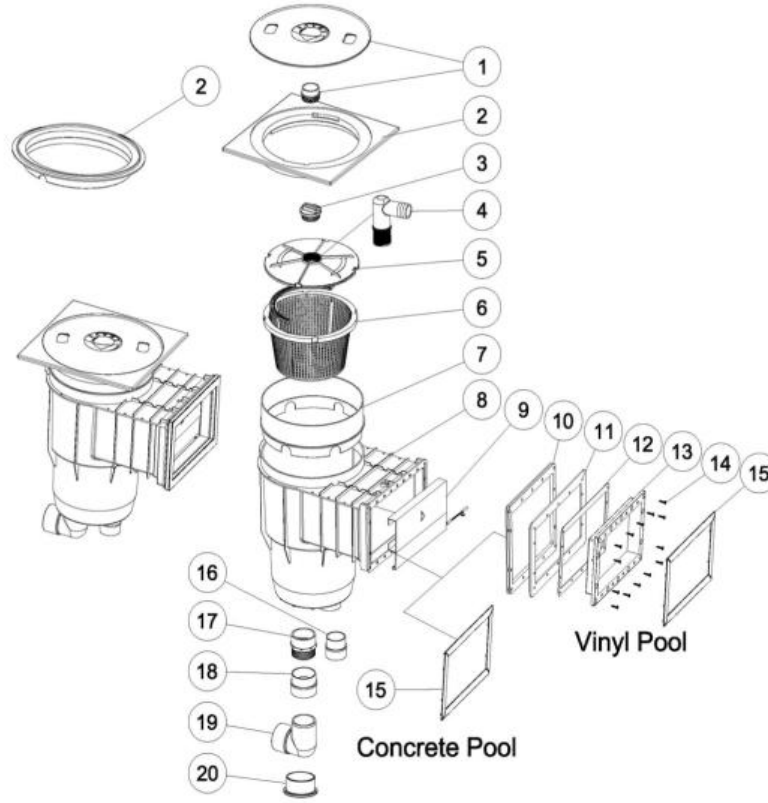

EM0030 STANDARD WALL HEAVY DUTY SKIMMER REPLACEMENT PARTS

Parts of EM0030 WIDE MOUNT SKIMMER Models: EM0030C & EM0030V

[Back to Table of Content](#)

KEY NO.	POOLSPA CODES	PART NO.	DESCRIPTIONS	PIECE (S) REQUIRED	RETAIL PRICE 2024
1	21910510080	89150509	Lid (Blank)	1	1,430.00
1	21910510085	89150509	Lid (Emaux)	1	1,430.00
2	21910510090	01211035	Round Dress Ring	1	1,710.00
2	21910510095	01211036	Square Dress Ring	1	1,710.00
3	20650510305	01051023	1.5" Plug	1	150.00
4	21910510100	01050007	90° Vacuum Hose Connector	1	280.00
5	21910510105	01051180	Vacuum Plate	1	770.00
6	21910510110	89150501	Basket with Plastic Handle	1	800.00
7	21910510115	01050004	Extension Ring	1	770.00
8	21910510120	89150503	EM0030 & EM0040 & EM0050 Skimmers Body	1	4,730.00
9	21910510125	89150502	Weir Door	1	660.00
10	21910510130	02021077	Gasket	1	660.00
11	21910510135	01051238	Wider flange	1	770.00
12	21910510140	02020021	Gasket	1	660.00
13	21910510145	01051184	Frame	1	660.00
14	21910510150	03011342	M5.5 x 42 AISI316 Screws	14	80.00
15	21910510155	01051185	EM0030/EM0050 Standard Skimmer Face Plate	1	660.00
16	21910510160	01170009	1.5" Union Converter (from Metric to Imperial)	1	150.00
17	21910510165	01170007	2.0" Threaded Union	1	280.00
18	21910510170	01170008	2.0" Union Converter (from Metric to Imperial)	1	150.00
19	21910510175	01170023	2.0" Elbow Union	1	660.00
20	21910510180	01013123	2.0" Plug	1	280.00