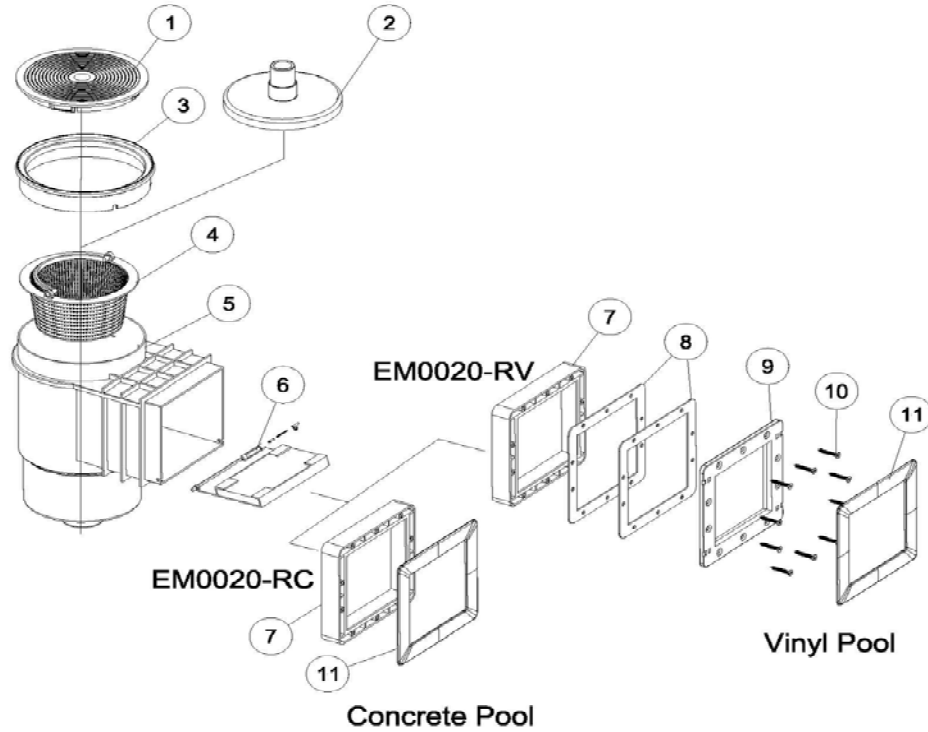

EM0020 9.5L WIDE MOUTH SKIMMER REPLACEMENT PARTS

Parts of EM0020 WIDE MOUTH SKIMMER Models: EM0020RC/EM0020RV

[Back to Table of Content](#)

KEY NO.	POOLSPA CODES	PART NO.	DESCRIPTIONS	PIECE (S) REQUIRED	RETAIL PRICE 2024
1	21910510585	570443610	Cover / Lid	1	440.00
2	21910510010	01051041	Vac Plate	1	280.00
3	21910510390	570223610	Ring Seat Only	1	280.00
4	21910510020	89150101	Basket with Plastic Handle	1	300.00
5	21910510025	01051042	EM0010 & EM0020 Skimmers Body A	1	1,980.00
6	21910510030	89150102	Weir Gate	1	280.00
7	21910510060	01051044	EM0020 Skimmers Body B	1	1,430.00
8	21910510065	02051005	Gasket for EM0020 Skimmer for Vinyl Pool	2	660.00
9	21910510070	01051045	Gasket for EM0020 Skimmer for Vinyl Pool	1	660.00
10	21910510050	03011300	M5.5 x 35 AISI316 Screws for Vinyl Pool	18	80.00
11	21910510075	01051046	Frame for EM0020 Skimmer for Vinyl Pool	1	280.00