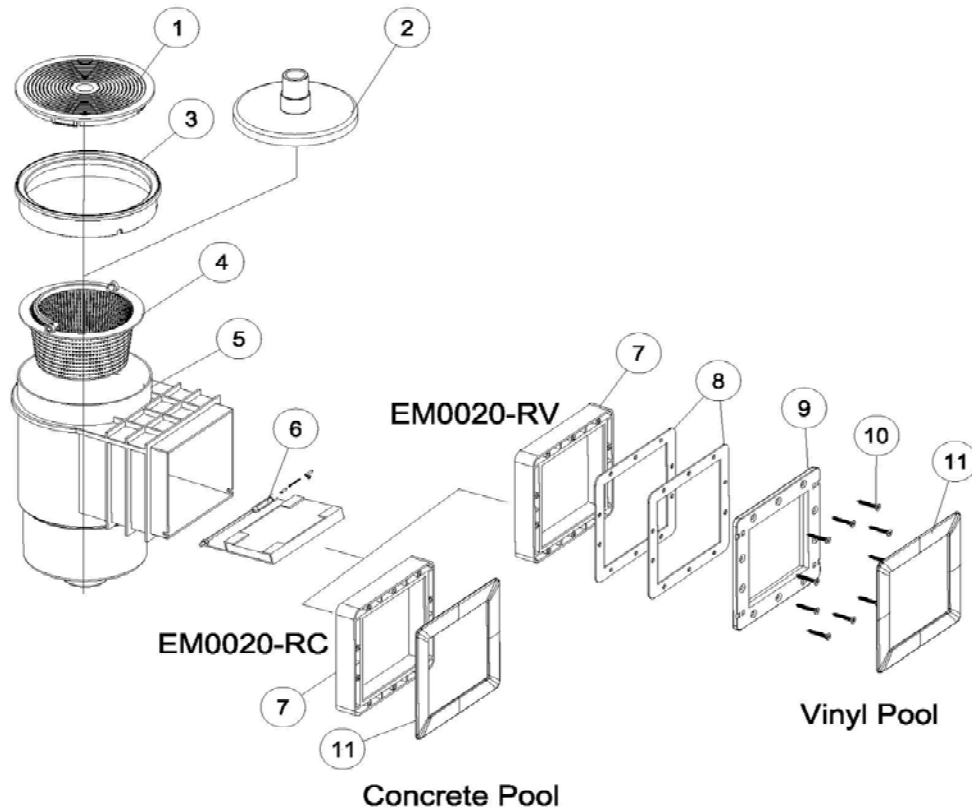

EM0010 9.5L WALL SKIMMER REPLACEMENT PARTS

Parts of EM0010 Models: EM0010RC/EM0010RV

[Back to Table of Content](#)

KEY NO.	POOLSPA CODES	PART NO.	DESCRIPTIONS	PIECE (S) REQUIRED	RETAIL PRICE 2024
1	21910510585	570443610	Cover / Lid	1	440.00
2	21910510010	01051041	Vac Plate	1	280.00
3	21910510390	570223610	Ring Seat Only	1	280.00
4	21910510020	89150101	Basket with Plastic Handle	1	300.00
5	21910510025	01051042	EM0010 & EM0020 Skimmers Body A	1	1,980.00
6	21910510030	89150102	Weir Gate	1	280.00
7	21910510035	01051047	EM0010 Standard Skimmer Body Small	1	550.00
8	21910510040	02021042	Gasket for EM0010 Skimmer with Vinyl Pool	2	440.00
9	21910510045	01051048	Frame for EM0010 Skimmer with Vinyl Pool	1	440.00
10	21910510050	03011300	M5.5 X 35 AISI316 Screws for Vinyl Pool	10	80.00
11	21910510055	01051049	EM0010 Standard Skimmer Face Plate	1	280.00