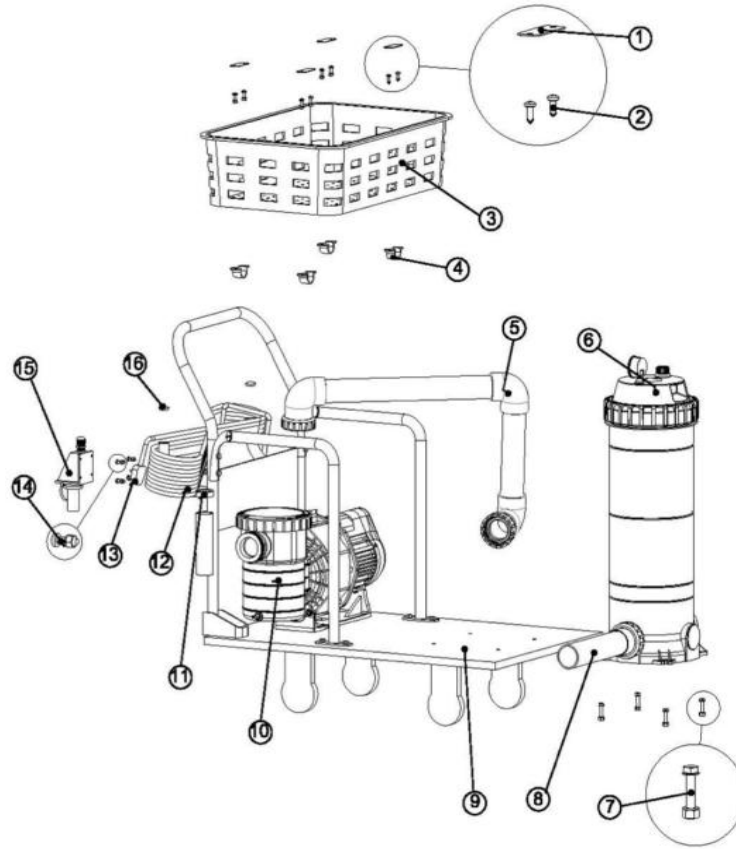

Parts of Pool Cleaning Trolley- with SB20: CE603

[Back to Table of Content](#)

KEY NO.	POOLSPA CODES	PART NO.	DESCRIPTIONS	PIECE (S) REQUIRED	RETAIL PRICE 2024
1	20710511630	01021152	Cushion Pad	4	-
2	20710511635	03011021	M5*30 Screw	8	80.00
3	20710511640	07101106	Basket	1	2,600.00
4	20710511645	01021153	Cushion Tablets	4	150.00
5	20710511650	89050709	CE603 Intake Piping	1	2,700.00
6		88060103	75ft2 Cartridge Filter with 1.5" union sets	1	Refer to price list
7	20710511660	89050711	M8*35 Screw with nut	6	280.00
8	20710511665	89050710	CE603 Return Piping	1	850.00
9	20710511670	87040045	300KG trolley	1	-
10		88021308	Pump 2.0hp, 220V/50Hz, Single Phase	1	Refer to price list
11	20710511675	01021151	Pouches	2	80.00
12	20710511680	04013199	Cable	1	7,920.00
13	20710511685	04013200	Three-pin plug	1	700.00
14	20710511690	89050712	M6*20 Screw with nut	4	150.00
15	20710511695	89050713	Waterproof Socket with Cable Lock	1	5,720.00
16	20710511700	02100036	EPDM Rubber Stopper	2	150.00