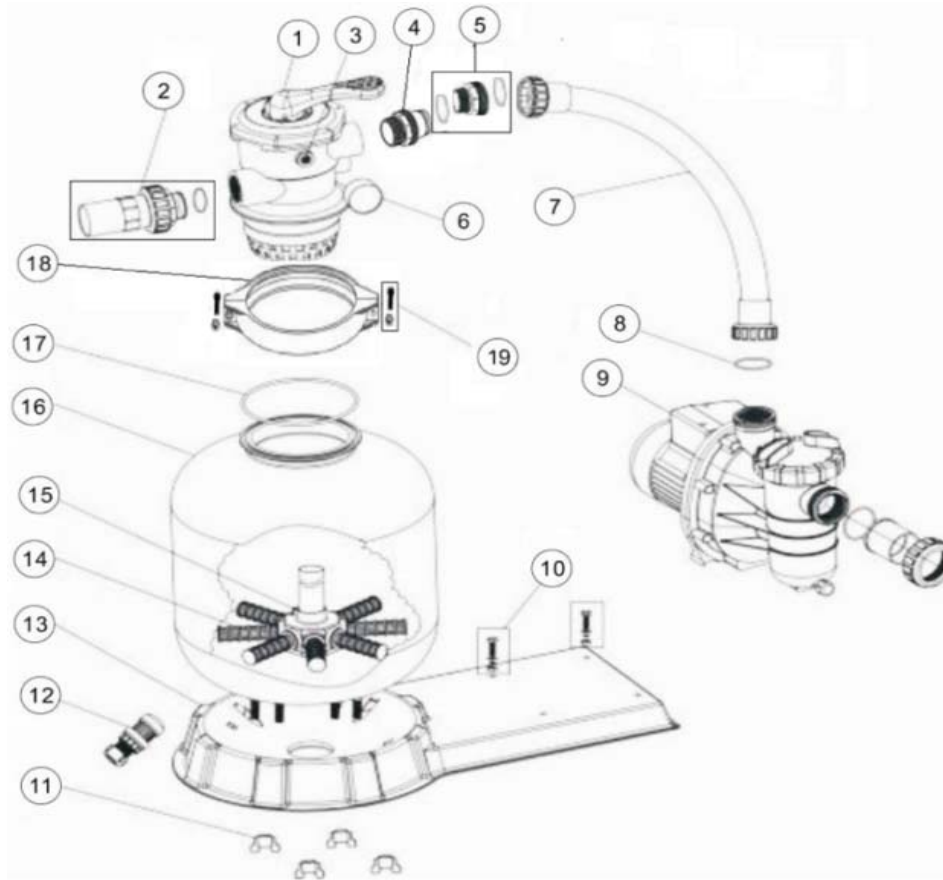

FSF-6W FILTRATION COMBO REPLACEMENT PARTS

Parts of FSF Models: FSF400-6W with SS050/ FSF450-6W with SS075/ FSF500-6W with SC100/ FSF-650-6W with SC150

[Back to Table of Content](#)

KEY NO.	POOLSPA CODES	PART NO.	DESCRIPTIONS	PIECE (S) REQUIRED	RETAIL PRICE 2024
1*		88280105B	1.5" Top Mount Valve (Black/ White Colour)	1	Refer to price list
2*	20650510005	89280101	1.5" Union with Sight Glass and O-Ring (Black/ White colour)	1	590.00
3	20320510010	01111048	Connector for Pressure Gauge/Stopper	1	50.00
4*	20651610045	89280102	1.5" union set with O-ring (Black)	3	550.00
5	20320510013	89032102	1.5" Bulkhead Fitting with O-Ring	1	280.00
6	20320511020	06011029	Maximum 40PSI Indication, Stainless Steel Casing	1	990.00
7	20320510990	89032103	FSF400-6W Plastic Hose with Nut	1	700.00
7	20320510995	89032201	FSF450-6W Plastic Hose with Nut	1	700.00
7	20320511000	89032301	FSF500-6W Plastic Hose with Nut	1	700.00
7	20320511005	89032401	FSF650-6W Plastic Hose with Nut	1	850.00
8	20320510970	02011104	O-Ring for 1.5" Union	1	150.00
9		88022403	Pump 0.50hp, 220V/50Hz, Single Phase	1	Refer to price list
9		88022404	Pump 0.75hp, 220V/50Hz, Single Phase	1	Refer to price list
9		88021705	Pump 1.00hp, 220V/50Hz, Single Phase	1	Refer to price list
9		88021707	Pump 1.50hp, 220V/50Hz, Single Phase	1	Refer to price list
10	20320510975	89032001	Pump Assembly Screw	2	420.00
11	20320511185	01181052	Fastener for Filter Base	4	280.00
12	20320511190	89010107	Water Drain Set	1	450.00
13	20320511010	01111053	FSP/F400-6W - FSP/F650-6W Combo Base	1	2,300.00
14	20320510110	01172007	Laterals(115mm)	8	150.00
14	20320510115	01172008	Laterals (126mm)	8	150.00
15	20320511015	89010116	V400 Lateral Assembly with Center Pipe	1	700.00
15	20320511110	89010105	V450 Lateral Assembly with Center Pipe	1	700.00