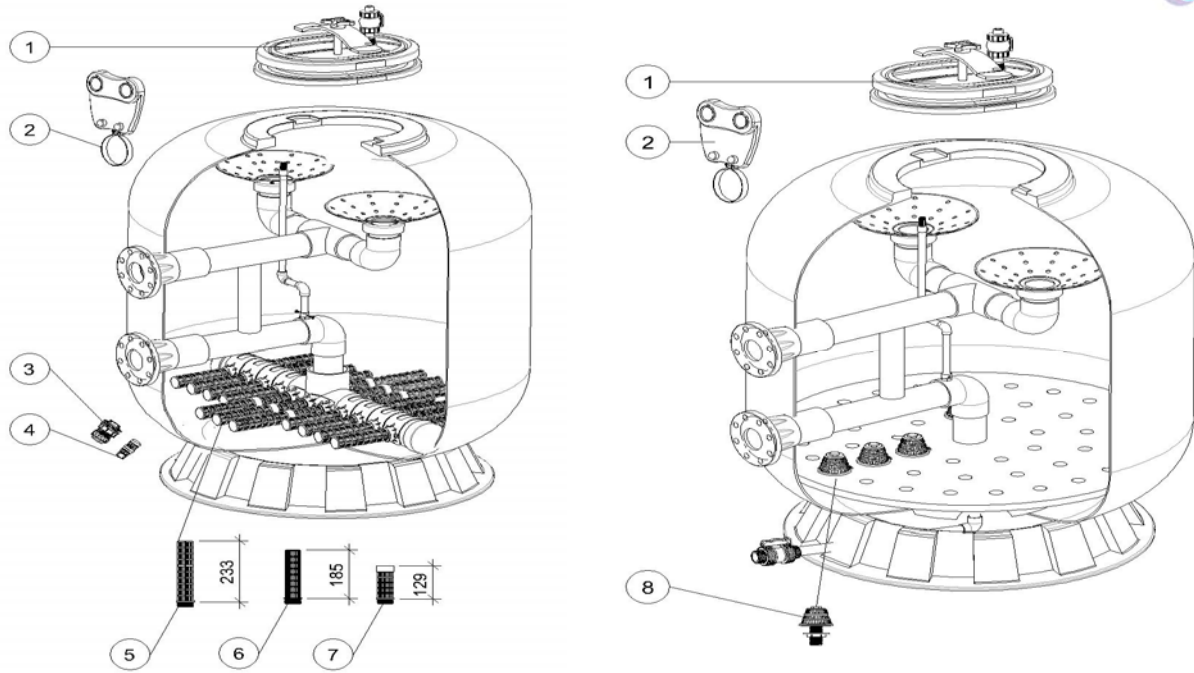

NL SERIES COMMERCIAL FILTER REPLACEMENT PARTS

Parts of NL Series Models: NL1200/ NL1400/ NL1600/NL1800/NL2000/NL2300/NL2500

[Back to Table of Content](#)

KEY NO.	POOLSPA CODES	PART NO.	DESCRIPTIONS	PIECE (S) REQUIRED	RETAIL PRICE 2024
1	20320511430	E012023	Lid with O-ring for NL/K (with Air Purge)	1	16,300.00
1	20320511310	E012053	Lid with O-ring for NL/K/H (without Air Purge)	1	16,500.00
1	20320511431	E012087	NL1200 - NL2000 Lid with O-ring for NL/K (with Air Purge) - Year2022	1	8,900.00
1	20320511432	E012098	NL2300 - NL3000 Lid with O-ring for NL/K (with Air Purge) - Year2022	1	9,900.00
1	20320511436	E012088	NL1200=NL2000 Lid with O-ring for NL/K/H (without Air Purge) - Year2022	1	8,800.00
1	20320511437	E014201	NL2300-NL3000 Lid with O-ring for NL/K/H (without Air Purge) - Year2022	1	10,500.00
2	20320511440	E013044	Manometer for Commercial Filter In/Outlet 3" (0-40PSI)	1	5,900.00
2	20320511445	E013045	Manometer for Commercial Filter In/Outlet 3" (0-60PSI)	1	5,900.00
2	20320511450	E013046	Manometer for Commercial Filter In/Outlet 4" (0-40PSI)	1	6,400.00
2	20320511455	E013047	Manometer for Commercial Filter In/Outlet 4" (0-60PSI)	1	6,400.00
2	20320511460	E013048	Manometer for Commercial Filter In/Outlet 6" (0-40PSI)	1	10,900.00
2	20320511465	E013049	Manometer for Commercial Filter In/Outlet 6" (0-60PSI)	1	10,900.00
2	20320511470	E013050	Manometer for Commercial Filter In/Outlet 8" (0-40PSI)	1	12,500.00
2	20320511475	E013051	Manometer for Commercial Filter In/Outlet 8" (0-60PSI)	1	12,500.00
3	20320510605	89012807	1.5" Sand Drain Set for NL1200-NL1600	1	1,000.00
3	20320510770	89012829	2.0" Sand Drain Set for NL1800-NL2500	1	1,320.00
4	20320511190	89010107	Water Drain Set	1	450.00
5	20320510305	01172011	Laterals (233mm)	1	250.00
6	20320510120	01172010	Laterals (185mm)	1	250.00
7	20320510775	01172009	Laterals (129mm)	*	330.00
8	20320511480	E012061	0.4mm Nozzles	*	550.00

Notes: NL1200 should have 185mm x 8pcs and 233mm x 8pcs and 129mm x 8pcs of laterals
NL1400 should have 185mm x 14pcs and 233mm x 8pcs and 129mm x 28pcs of laterals
NL1600 should have 185mm x 8pcs and 233mm x 12pcs and 129mm x 12pcs of laterals
NL1800 should have 185mm x 4pcs; 233mm x 28pcs of Laterals
NL2000 should have 185mm x 8pcs; 233mm x 32pcs; 129mm x 8pcs of Laterals
NL2300/2500 should have 185mm x 40pcs; 233mm x 16pcs; 129mm x 48pcs of Laterals